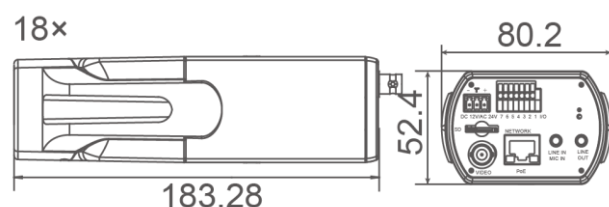

■ Key Features

- Sony Progressive CMOS Sensor
- 1.3M / 2M Resolution*
- 3x / 18x Optical Zoom with AF
  Focal Length- 3x- 3.0 ~ 9.0 mm / 18x- 4.7 ~ 84.6 mm
- Quad Streams Support
- Dual Streams- Full HD 1080P Real-time + Full HD 1080P Real-time
- Dual Stream Compression- H.264 Baseline / Main / High Profile + MJPEG
- Multi-language Support
- Smart Event Function
- Audio Detection / Motion Detection / Network Failure Detection / Tampering Alarm
- 3D Noise Reduction / 2D Noise Reduction
- Multiple and Dynamic Region of Interest (ROI) Windows
- Day/Night (ICR)
- Digital Image Stabilization (DIS)
- Text Overlay and Privacy Masks
- microSD and NAS Support
- BNC Analog Output
- RS-485 Support
- ONVIF Support