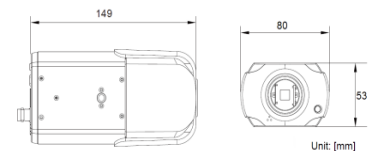

# DynaHawk™ X6 Series - Ultra-WDR Box IP Camera

Camera	X05B-6	X057-6	X05G-6	X056-6
Image Sensor	1/1.9" Sony Progressive CMOS	1/2.8" Sony Progressive CMOS	1/2.8" Sony Progressive CMOS	1/3" Sony Progressive CMOS
Effective Pixels	1920(H) x 1080(V)	1920(H) x 1080(V)	1920(H) x 1080(V)	1280(H) x 1024(V)
Minimum Illumination	0.002 lux@F1.2 (Color) 0.0002 lux@F1.2 (B/W)	0.01 lux@F1.2 (Color) 0.001 lux@F1.2 (B/W)	TBD	0.01 lux@F1.2 (Color) 0.001 lux@F1.2 (B/W)
Shutter Speed	1 ~ 1/10000 sec.			
<b>Operation</b>				
Multiple Languages	English / French / German / Italian / Japanese / Korean / Portuguese / Russian / Simplified Chinese / Spanish / Traditional Chinese			
Image Setting	Backlight Compensation	On / Off		
	White Balance	Auto / Manual / ATW / Indoor / Outdoor		
	2D/3D Noise Reduction	Low / Middle / High / Off		
	Wide Dynamic Range	Shutter WDR (120dB)	Shutter WDR (120dB)	Shutter WDR (TBD)
	Privacy Mask	On / Off		
	Brightness	Manual		
	Exposure	Auto / Manual		
	Sharpness	Manual		
	Contrast	Manual		
	Saturation	Manual		
	Hue	Manual		
	Digital Zoom	Support		
	Privacy Mask Type	Color		
	ICR	Auto / LED On / LED Off / Smart IR / Light Sensor*		
Digital Image	On / Off			
Event Setting	Motion Detection	By Schedule / On / Off		
	Tampering Alarm	By Schedule / On / Off		
	Network Failure	By Schedule / On / Off		
	Audio Detection	On / Off		
Audio	Two-way Audio	Line in / Line Out		
	Compression	G.711/G.726		
Auto Back Focus*	Support*			
<b>Network</b>				
Interface	RJ-45, 10/100/1000 Mbps Ethernet (Giga Ethernet)			
Video Compression	H.264 (MPEG-4 Part 10/AVC) / MJPEG			
Video Streaming	Dual	PAL: H.264 1080P(50 fps) + H.264/MJPEG D1(50 fps) NTSC: H.264 1080P(60 fps) + H.264 D1 (30 fps) H.264 1080P(60 fps) + MJPEG VGA (30 fps)		H.264 720P(50/60 fps) + H.264/MJPEG SVGA(50/60 fps)
	Quad	H.264 1080P(25/30 fps) + H.264 720P(25/30 fps) + H.264 720P(25/30 fps) + H.264/MJPEG CIF(25/30 fps)		H.264 SXGA(25/30 fps) + H.264 720P(25/30 fps) + H.264 SVGA(25/30 fps) + H.264/MJPEG CIF(25/30 fps)
Video Resolution	Full HD 1080P / SXGA / HD 720P / XGA / SVGA / D1 / VGA / CIF / QCIF @50/60fps or 25/30fps (2 shutter WDR)		SXGA / HD 720P / XGA / SVGA / D1 / VGA / CIF / QCIF @50/60fps (2 shutter WDR) or 25/30fps (4 shutter WDR)	
Protocol	ARP, IPv4/v6, TCP/IP, UDP, RTP, RTSP, HTTP, HTTPS, ICMP, FTP, SMTP, DHCP, PPPoE, UPnP, IGMP, SNMP, QoS, ONVIF			
Security	HTTPS / IP Filter / IEEE 802.1X			
Alarm	Input	1 Set		
	Output	1 Set		
Event Notification	HTTP / FTP / SMTP			
Micro SD	microSDHC 32GB support			
Supported Web Browser	Internet Explorer (6.0+) / Chrome / Firefox / Safari			
User Account	20			
Password Levels	User and Administrator			
<b>Mechanical</b>				
Lens Mounting	CS Mount			
LED Indicator	Power / Link / ACT			
Connectors	Auto Iris	DC Drive		
	Alarm	4 Pin Terminal Block, Pitch 3.5 mm		
	Power	DC jack or 3pin Terminal Block*		
	Ethernet	RJ-45		
	Analog Video	1.0 Vp-p / 75 Ω BNC		
	Audio	Line in / Line Out		
	RS-485*	D+,D-		
<b>General</b>				
Operating Temperature	-10°C ~ 50°C (14° ~ 122° F)			
Humidity	10% ~ 90%, No Condensation			
Dimension	Non-ABF model: 125 x 82 x 52 mm (L x W x H) w/o Lens / ABF: 149.66 x 79.73 x 52.57 mm (L x W x H) w/o Lens			
Weight	Non-ABF model: 330 g (0.73 lb) w/o Lens / ABF model: 395g (0.87 lb) w/o Lens			
Power Source	PoE / DC12V / AC24V*			
Power Consumption	Non-ABF: 5.5W / ABF: 7.5W (PoE/DC12V model) Non-ABF: 6.3W / ABF: 9.5W (PoE/DC12V/AC24V model)			
Regulatory	CE / FCC			