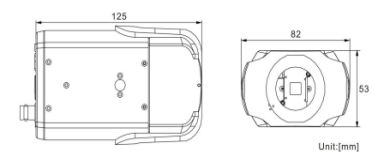

Key Features

- 1.3MP / 2MP SONY Progressive Scan CMOS Sensor
- Quad Streams Compression- H.264 Baseline / Main / High Profile + MJPEG
- Quad Stream Support
- Dual Streams: Full HD 1080P @ 60fps + D1 @ 30fps
- Ultra Dynamic Range
- Auto Back Focus (ABF)*
- Text Overlay and Privacy Masks
- microSD Support
- BNC analog output
- RS-485 Support*
- Triple Power Support- PoE / DC12V / AC24V*
- ONVIF Profile S Conformance

Non-ABF Models