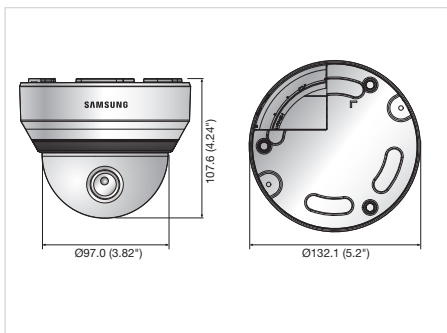

Dimensions

Unit : mm (inch)