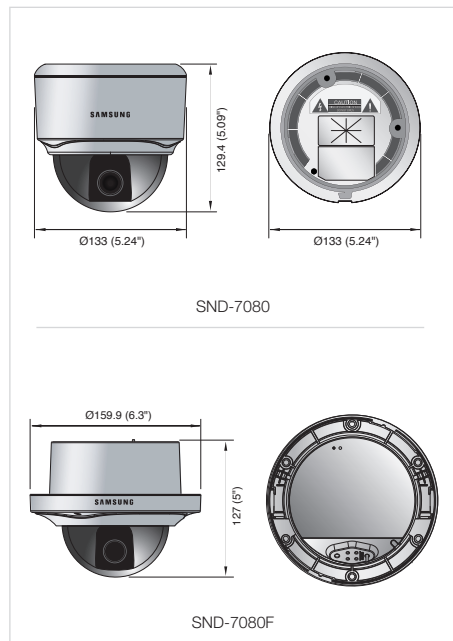

Dimensions

Unit : mm (inch)

SND-7080

SND-7080F

The Eco mark represents Samsung Techwin's will to create environment-friendly products, and indicates that the product satisfies the EU RoHS Directive.

Design and specifications are subject to change without notice.

DISTRIBUTED BY

SAMSUNG TECHWIN CO., LTD.

701, Sampyeong-dong, Bundang-gu, Seongnam-si, Gyeonggi-do Korea 463-400
Tel : +82-70-7147-8741~8749, 8752~8760 Fax : +82-31-8018-3745
www.samsungsecurity.com www.samsungcctv.com

SAMSUNG TECHWIN AMERICA INC.

SAMSUNG TECHWIN EUROPE LTD.