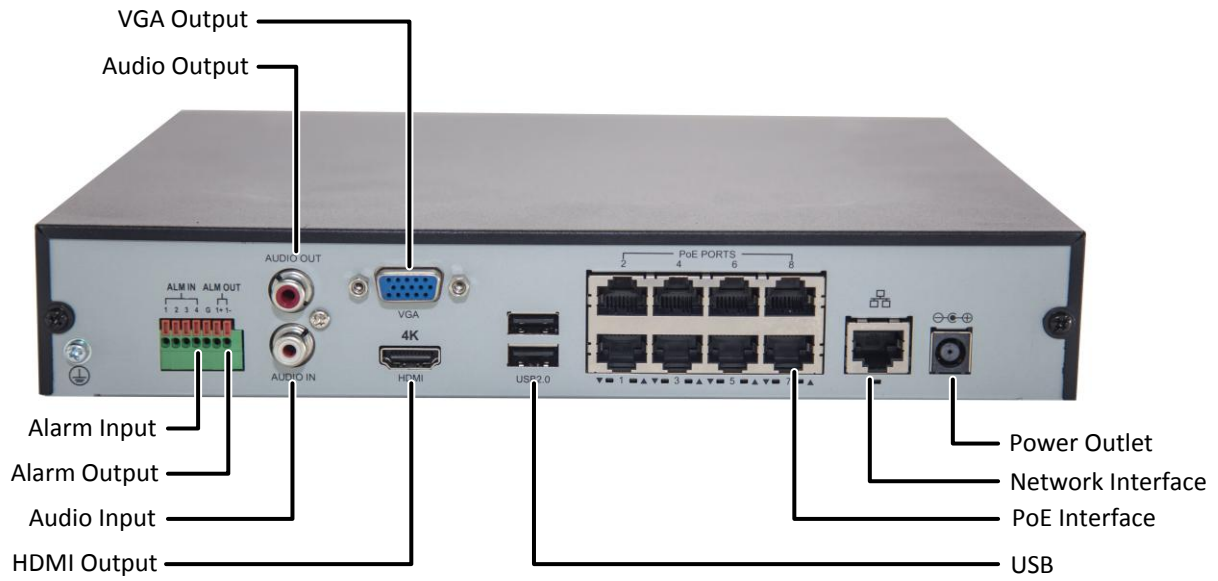

Rear Panel

Take NVR301-08-P8 for example

Zhejiang Uniview Technologies Co., Ltd.

Building No.10, Wanlun Science Park, Jiangling Road 88, Binjiang District, Hangzhou, Zhejiang, China

Email: overseasbusiness@uniview.com; globalsupport@uniview.com

<http://www.uniview.com>

©2011-2017 Zhejiang Uniview Technologies Co.,Ltd. All rights reserved.

*Product specifications and availability are subject to change without notice.