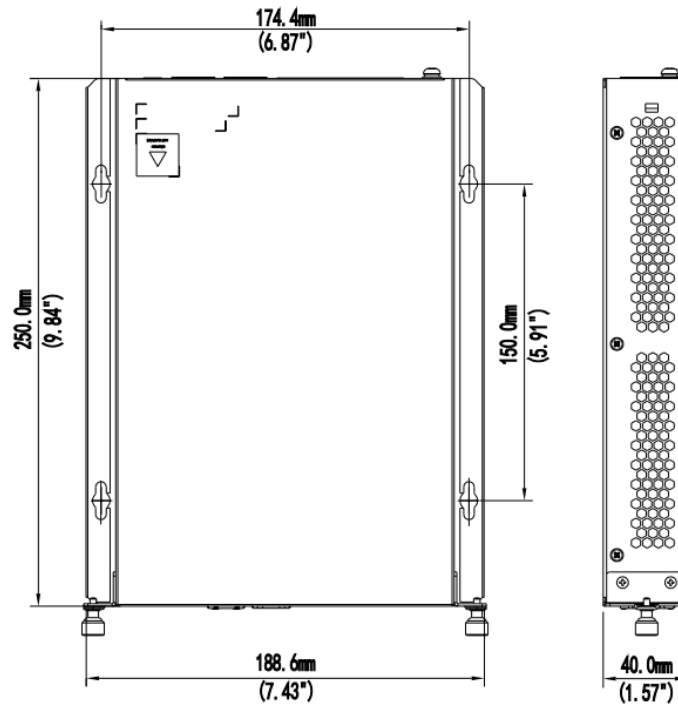

DC4301-IN

Key Features

- H.264 video compression
- ONVIF conformance stream decoding
- Multiple video input resolution: QCIF/CIF/2CIF/ 4CIF/D1/960H/720P/960P/1080P
- HDMI, VGA,HD-SDI output up to 1080P
- 1/4 display split

Specifications

DC4301-IN	
Video	
Video Output	1-ch,VGA, HDMI or HD-SDI by subcard (optional)
Video Output Resolution	1920*1080P@25,1920*1080P@30,1920*1080I@50,1920*1080I@60,1280*720@60,1280*1024@60,1024*768@60
Video Decoding Resolution	1080P, 1080I,720P,D1, 4CIF, 2CIF, CIF, QCIF
Video Compression	H.264
Split Screen	1/4
Audio	
Input	1-ch
Output	1-ch
Audio Compression	G.711μ
Sound Track	Mono
Mute	You can choose mute
External Interface	
Network Interface	2 RJ45 10M/100M/1000M adaptive Ethernet Interface
SFP Interface	2 1000Base-Fx SFP subcard(optional)
EPON Interface	1 100Mbps EPON subcard(optional)
USB Interface	1 USB2.0 interface
Serial Interface	1 RS-232, 2 RS-485
Alarm I/O	2/2
General	
Power Supply	12 VDC
Consumption	12 W (with subcard) 10 W (without subcard)
Working Environment	-10°C to 55°C(10 °F to 131 °F) 10% to 90% RH
Weight	2 kg (4.4 lb)
Dimensions (H×W×D)	40.0mm × 188.6mm × 250.0mm (1.57" × 7.43" × 9.84")

Dimensions

Rear Panel

Front view

(1) Running LED	(2) Alarm LED	(3) Decoding LED
(4) Reset button	(5) USB port	(6) Active LED
(7) Ethernet port	(8) Link LED	(9) RS-485 port
(10) RS-232 port	(11) Subcard slot	