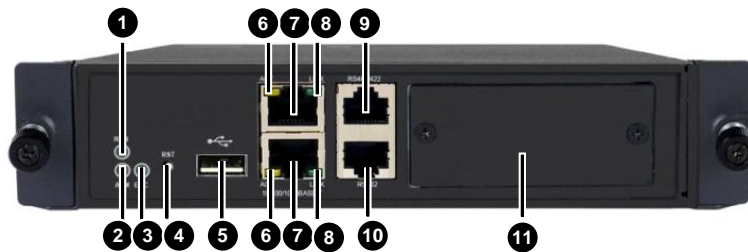

DC4301-IN

Key Features

- H.264 video compression
- ONVIF conformance stream decoding
- Multiple video input resolution: QCIF/CIF/2CIF/ 4CIF/D1/960H/720P/960P/1080P
- HDMI, VGA,HD-SDI output up to 1080P
- 1/4 display split

Specifications

DC4301-IN	
Video	
Video Output	1-ch,VGA, HDMI or HD-SDI by subcard (optional)
Video Output Resolution	1920*1080P@25,1920*1080P@30,1920*1080I@50,1920*1080I@60,1280*720@60,1280*1024@60,1024*768@60
Video Decoding Resolution	1080P, 1080I,720P,D1, 4CIF, 2CIF, CIF, QCIF
Video Compression	H.264
Split Screen	1/4
Audio	
Input	1-ch
Output	1-ch
Audio Compression	G.711μ
Sound Track	Mono
Mute	You can choose mute
External Interface	
Network Interface	2 RJ45 10M/100M/1000M adaptive Ethernet Interface
SFP Interface	2 1000Base-Fx SFP subcard(optional)
EPON Interface	1 100Mbps EPON subcard(optional)
USB Interface	1 USB2.0 interface
Serial Interface	1 RS-232, 2 RS-485
Alarm I/O	2/2
General	
Power Supply	12 VDC
Consumption	12 W (with subcard) 10 W (without subcard)
Working Environment	-10°C to 55°C(10 °F to 131 °F) 10% to 90% RH
Weight	2 kg (4.4 lb)
Dimensions (H×W×D)	40.0mm × 188.6mm × 250.0mm (1.57" × 7.43" × 9.84")

Dimensions

Rear Panel

Front view

(1) Running LED	(2) Alarm LED	(3) Decoding LED
(4) Reset button	(5) USB port	(6) Active LED
(7) Ethernet port	(8) Link LED	(9) RS-485 port
(10) RS-232 port	(11) Subcard slot	

Rear view

(1) GND	(2) Video output card slot	(3) Audio out port
(4) RS-485 port	(5) Audio out port	(6) Alarm in port
(7) Alarm out port	(8) Power input	

Zhejiang Uniview Technologies Co., Ltd.

South Tower, Building 10, Wanlun Science Park, 88 Jiangling Road, Hangzhou, P.R.China 310051