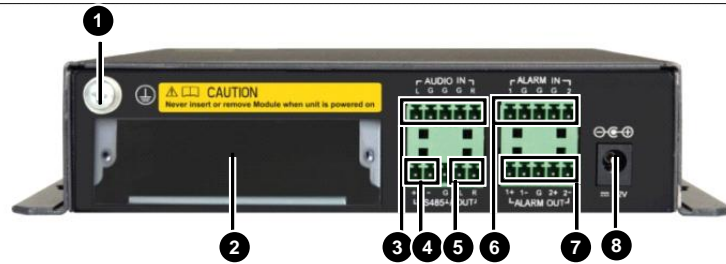

DC4301-IN

Key Features

- H.264 video compression
- ONVIF conformance stream decoding
- Multiple video input resolution: QCIF/CIF/2CIF/ 4CIF/D1/960H/720P/960P/1080P
- HDMI, VGA,HD-SDI output up to 1080P
- 1/4 display split

Specifications

DC4301-IN	
Video	
Video Output	1-ch,VGA, HDMI or HD-SDI by subcard (optional)
Video Output Resolution	1920*1080P@25,1920*1080P@30,1920*1080I@50,1920*1080I@60,1280*720@60,1280*1024@60,1024*768@60
Video Decoding Resolution	1080P, 1080I,720P,D1, 4CIF, 2CIF, CIF, QCIF
Video Compression	H.264
Split Screen	1/4
Audio	
Input	1-ch
Output	1-ch
Audio Compression	G.711μ
Sound Track	Mono
Mute	You can choose mute
External Interface	
Network Interface	2 RJ45 10M/100M/1000M adaptive Ethernet Interface
SFP Interface	2 1000Base-Fx SFP subcard(optional)
EPON Interface	1 100Mbps EPON subcard(optional)
USB Interface	1 USB2.0 interface
Serial Interface	1 RS-232, 2 RS-485
Alarm I/O	2/2
General	
Power Supply	12 VDC
Consumption	12 W (with subcard) 10 W (without subcard)
Working Environment	-10°C to 55°C(10 °F to 131 °F) 10% to 90% RH
Weight	2 kg (4.4 lb)
Dimensions (H×W×D)	40.0mm × 188.6mm × 250.0mm (1.57" × 7.43" × 9.84")

Dimensions

Rear Panel

Front view

(1) Running LED	(2) Alarm LED	(3) Decoding LED
(4) Reset button	(5) USB port	(6) Active LED
(7) Ethernet port	(8) Link LED	(9) RS-485 port
(10) RS-232 port	(11) Subcard slot	

Rear view

(1) GND	(2) Video output card slot	(3) Audio out port
(4) RS-485 port	(5) Audio out port	(6) Alarm in port
(7) Alarm out port	(8) Power input	

Zhejiang Uniview Technologies Co., Ltd.

South Tower, Building 10, Wanlun Science Park, 88 Jiangling Road, Hangzhou, P.R.China 310051