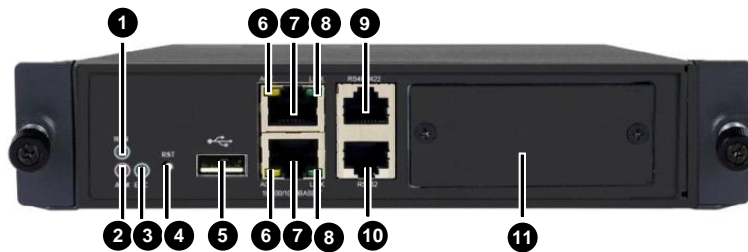

DC4301

Key Features

- H.264 video compression
- ONVIF conformance stream decoding
- Multiple video input resolution: QCIF/CIF/2CIF/ 4CIF/D1/960H/720P/960P/1080P
- HDMI, VGA,HD-SDI output up to 1080P
- 1/4 display split

Specifications

DC4301	
Video	
Video Output	1-ch,VGA, HDMI or HD-SDI by subcard (optional)
Video Output Resolution	1920*1080P@25,1920*1080P@30,1920*1080I@50,1920*1080I@60,1280*720@60,1280*1024@60,1024*768@60
Video Decoding Resolution	1080P, 1080I,720P,D1, 4CIF, 2CIF, CIF, QCIF
Video Compression	H.264
Split Screen	1/4
Audio	
Input	1-ch
Output	1-ch
Audio Compression	G.711μ
Sound Track	Mono
Mute	You can choose mute
External Interface	
Network Interface	2 RJ45 10M/100M/1000M adaptive Ethernet Interface
SFP Interface	2 1000Base-Fx SFP subcard(optional)
EPON Interface	1 100Mbps EPON subcard(optional)
USB Interface	1 USB2.0 interface
Serial Interface	1 RS-232, 2 RS-485
Alarm I/O	2/2
General	
Power Supply	12 VDC
Consumption	12 W (with subcard) 10 W (without subcard)
Working Environment	-10°C to 55°C(10 °F to 131 °F) 10% to 90% RH
Weight	2 kg (4.4 lb)
Dimensions (H×W×D)	40.0mm × 188.6mm × 250.0mm (1.57" × 7.43" × 9.84")

Dimensions

Rear Panel

Front view

(1) Running LED	(2) Alarm LED	(3) Decoding LED
(4) Reset button	(5) USB port	(6) Active LED
(7) Ethernet port	(8) Link LED	(9) RS-485 port
(10) RS-232 port	(11) Subcard slot	

Rear view

(1) GND	(2) Video output card slot	(3) Audio out port
(4) RS-485 port	(5) Audio out port	(6) Alarm in port
(7) Alarm out port	(8) Power input	

Zhejiang Uniview Technologies Co., Ltd.

South Tower, Building 10, Wanlun Science Park, 88 Jiangling Road, Hangzhou, P.R.China 310051