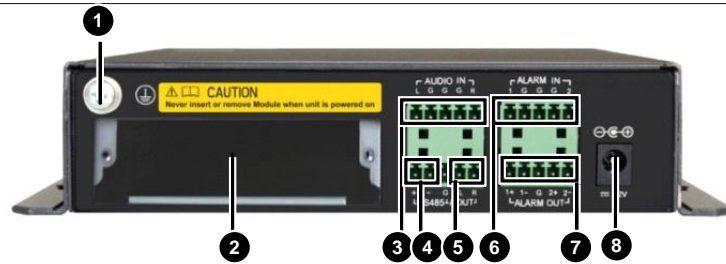

DC4301

Key Features

- H.264 video compression
- ONVIF conformance stream decoding
- Multiple video input resolution: QCIF/CIF/2CIF/ 4CIF/D1/960H/720P/960P/1080P
- HDMI, VGA,HD-SDI output up to 1080P
- 1/4 display split

Specifications

DC4301	
Video	
Video Output	1-ch,VGA, HDMI or HD-SDI by subcard (optional)
Video Output Resolution	1920*1080P@25,1920*1080P@30,1920*1080I@50,1920*1080I@60,1280*720@60,1280*1024@60,1024*768@60
Video Decoding Resolution	1080P, 1080I,720P,D1, 4CIF, 2CIF, CIF, QCIF
Video Compression	H.264
Split Screen	1/4
Audio	
Input	1-ch
Output	1-ch
Audio Compression	G.711μ
Sound Track	Mono
Mute	You can choose mute
External Interface	
Network Interface	2 RJ45 10M/100M/1000M adaptive Ethernet Interface
SFP Interface	2 1000Base-Fx SFP subcard(optional)
EPON Interface	1 100Mbps EPON subcard(optional)
USB Interface	1 USB2.0 interface
Serial Interface	1 RS-232, 2 RS-485
Alarm I/O	2/2
General	
Power Supply	12 VDC
Consumption	12 W (with subcard) 10 W (without subcard)
Working Environment	-10°C to 55°C(10 °F to 131 °F) 10% to 90% RH
Weight	2 kg (4.4 lb)
Dimensions (H×W×D)	40.0mm × 188.6mm × 250.0mm (1.57" × 7.43" × 9.84")

Dimensions

Rear Panel

Front view

(1) Running LED	(2) Alarm LED	(3) Decoding LED
(4) Reset button	(5) USB port	(6) Active LED
(7) Ethernet port	(8) Link LED	(9) RS-485 port
(10) RS-232 port	(11) Subcard slot	

Rear view

(1) GND	(2) Video output card slot	(3) Audio out port
(4) RS-485 port	(5) Audio out port	(6) Alarm in port
(7) Alarm out port	(8) Power input	

Zhejiang Uniview Technologies Co., Ltd.

South Tower, Building 10, Wanlun Science Park, 88 Jiangling Road, Hangzhou, P.R.China 310051