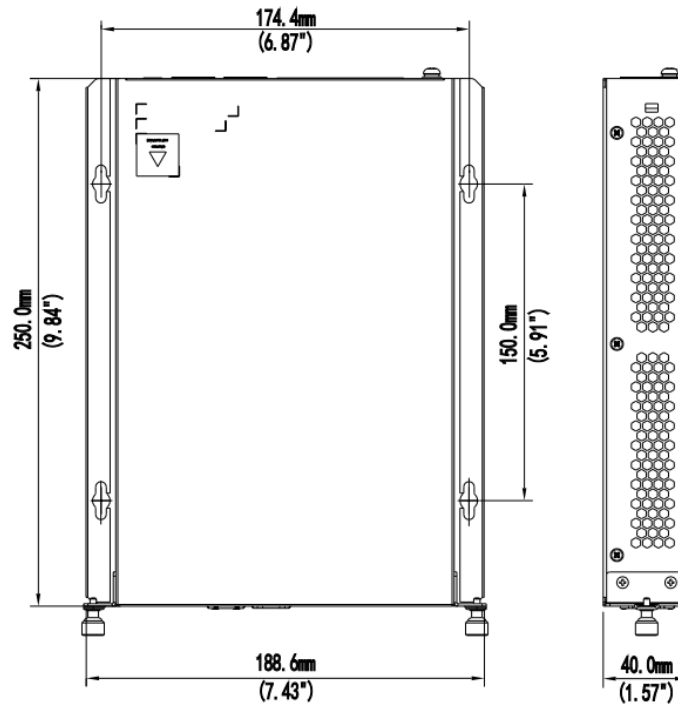

DC4301

Key Features

- H.264 video compression
- ONVIF conformance stream decoding
- Multiple video input resolution: QCIF/CIF/2CIF/ 4CIF/D1/960H/720P/960P/1080P
- HDMI, VGA,HD-SDI output up to 1080P
- 1/4 display split

Specifications

DC4301	
Video	
Video Output	1-ch,VGA, HDMI or HD-SDI by subcard (optional)
Video Output Resolution	1920*1080P@25,1920*1080P@30,1920*1080I@50,1920*1080I@60,1280*720@60,1280*1024@60,1024*768@60
Video Decoding Resolution	1080P, 1080I,720P,D1, 4CIF, 2CIF, CIF, QCIF
Video Compression	H.264
Split Screen	1/4
Audio	
Input	1-ch
Output	1-ch
Audio Compression	G.711μ
Sound Track	Mono
Mute	You can choose mute
External Interface	
Network Interface	2 RJ45 10M/100M/1000M adaptive Ethernet Interface
SFP Interface	2 1000Base-Fx SFP subcard(optional)
EPON Interface	1 100Mbps EPON subcard(optional)
USB Interface	1 USB2.0 interface
Serial Interface	1 RS-232, 2 RS-485
Alarm I/O	2/2
General	
Power Supply	12 VDC
Consumption	12 W (with subcard) 10 W (without subcard)
Working Environment	-10°C to 55°C(10 °F to 131 °F) 10% to 90% RH
Weight	2 kg (4.4 lb)
Dimensions (H×W×D)	40.0mm × 188.6mm × 250.0mm (1.57" × 7.43" × 9.84")

Dimensions

Rear Panel

Front view

(1) Running LED	(2) Alarm LED	(3) Decoding LED
(4) Reset button	(5) USB port	(6) Active LED
(7) Ethernet port	(8) Link LED	(9) RS-485 port
(10) RS-232 port	(11) Subcard slot	