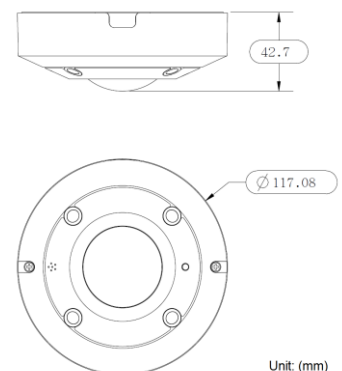

# Dynacolor ZD Series - Hyper Mini Fisheye IP Camera

Camera		Z4SA-D
Image Sensor		1/1.8" Sony Progressive CMOS
Effective Pixels		6M
Minimum Illumination	Color	0.04
	B/W	0.002
Shutter Speed		1 ~ 1/10000 sec.
Lens		
Lens		Stereo Projection
Lens Mounting		1/2" Fisheye Lens
Focal Length		M12
F Number		1.55 mm
FOV		F2.0
		185° @ Full Resolution
Operation		
Multiple Languages		English / French / German / Italian / Japanese / Korean / Portuguese / Russian / Simplified Chinese / Spanish / Traditional Chinese
Image Setting	Backlight	On / Off
	White Balance	Manual / AWB / ATW / One Push
	Noise Reduction	3DNR / 2DNR / ColorNR
	Wide Dynamic Range	On / Off
	Privacy Mask	On / Off
	Brightness	Manual
	Exposure	Auto / Manual
	Sharpness	Manual
	Contrast	Manual
	Saturation	Manual
	Hue	Manual
	Digital Zoom	Support
	Privacy Mask Type	Color
	ICR	Auto / LED On / LED Off / Smart IR / Light Sensor
Event Setting	IR Threshold	Adjustable levels
	Motion Detection	By Schedule / On / Off
	Tampering Alarm	By Schedule / On / Off
	Network Failure	By Schedule / On / Off
	Audio Detection	On / Off
Audio	Two-way Audio	Built-in Speaker (Max. 2W Mono) & Microphone or Two-way Audio (Line in / Line out)*
	Compression	G.711 / G.726 / AAC / LPCM
	Bit rate	G.726 : 16Kbps/24Kbps/32Kbps/40Kbps, G.711 : uLAW(64Kbps)/ALAW(64Kbps), AAC:128 Kbps, PCM: 128Kbps/256Kbps/384Kbps/768Kbps
	Sampling rate	8 KHz
Network		
Interface		RJ-45, 1Gbps Ethernet
Video Compression		MJPEG / H.264 (MPEG-4 Part 10/AVC) Baseline / Main Profile / High Profile / SVC
Edge Dewarping		Dual Streaming H.264 4M (2048 x 2048) @ 20fps + H.264 1080P @ 20fps H.264 1.98M (1408 x 1408) @ 25/30fps + H.264 1080P @ 25/30fps Note: MJPEG supports for resolution of 1080p or under
		Single Streaming H.264 6M (3072 x 2048) @ 25/30 fps H.264 / MJPEG 1080P @ 50/60fps
Video Streaming		Dual Streaming H.264 6M (3072 x 2048) @ 25/30 fps + 720P @ 25/30 fps H.264 1080P @ 50/60 fps + H.264 1080P @ 25/30 fps Note: MJPEG supports for resolution of 1080p or under
	SW Dewarping	Quad Streaming PAL: H.264 1080P @ 50fps + H.264 1080P @ 50fps + H.264 VGA @ 50fps + H.264 CIF @ 50fps NTSC: H.264 1080P @ 60fps + H.264 SXGA @ 60fps + H.264 D1 @ 60fps + H.264 CIF @ 60fps Note: 1 of the streamings can be MJPEG
Video Resolution	Edge Dewarping	H.264 - 2048x2048 / 2688x1520 / 2048x1536 / 1920x1080 / 1600x1200 / 1408x1408 / 960x960 / 960x720 / 960x554 MJPEG - 1920x1080 / 1600x1200 / 1408x1408 / 960x960 / 960x720 / 960x554
	SW Dewarping	H.264 - 6M (3072 x 2048) / Full HD 1080P / SXGA / HD 720P / XGA / SVGA / D1 / VGA / CIF / QVGA MJPEG - Full HD 1080P / SXGA / 720P / XGA / SVGA / D1 / VGA / CIF / QVGA
Video Windows under ePTZ		4
Video Dewrap Engine		Edge Embedded (Camera Side)
Video Analytic Engine		Edge Embedded (Camera Side)
Protocol		ARP, IPv4/v6, TCP/IP, UDP, RTP, RTSP, HTTP, HTTPS, ICMP, FTP, SMTP, DHCP, PPPoE, UPnP, IGMP, SNMP, QoS, ONVIF
Security		HTTPS / IP Filter / IEEE 802.1X
Alarm	Input	1 Set, 5V 10kΩ pull up
	Output	1 Set, Photo Relay Output 300V DC/AC
Event Notification		HTTP / FTP / SMTP
Micro SD		microSDXC 64GB support
Supported Web Browser		Internet Explorer (6.0+) / Chrome / Firefox / Safari
User Account		20
Password Levels		User and Administrator
Mechanical		
Built-in IR Illuminator*	Working Distance	5m
	Wavelength	850 nm
	Number of LEDs	4
Connectors	Alarm & Audio	7 Pin Terminal Block
	Power	2 Pin Terminal Block
	Ethernet	RJ-45
All-in-one Cable (Outdoor)		
Audio I/O		Line in / Line Out
Alarm		4 Pin Terminal Block
Power		2 Pin Terminal Block / GND
General		
Operating Temperature		-10°C ~ 50°C (14° ~ 122° F)
Humidity		10% ~ 90%, No Condensation
Weatherproof Standard*		IP66
Dimension		Ø 117 x 42.7 mm (Ø 4.6 x 1.68 in.)
Weight		330g (0.73 lb)
Power Source		PoE / DC 12V
Power Consumption	Operation (802.3af)	PoE: 7.1W / DC 12V: 8.1W
	System	IR LED: +1.9W / ICR Switching: +0.5W
Regulatory		CE / FCC / RoHS