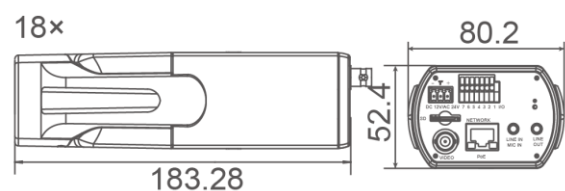

Dynacolor Z7 Series

Camera		Z4SD-7	Z4V6-7	
Image Sensor		1/2.8" Sony Progressive CMOS	1/3" Progressive CMOS	
Effective Pixels		3M (2048x1536)	4M (2688x1520)	
Shutter Speed		1 ~ 1/10000 sec.		
Lens				
Lens		3x/ 18x/ 30x Optical Zoom, Auto Focus		
Focal Length		3x: 3-9mm/ 18x: 4.7-84.6mm/ 30x: 4.3-129mm		
F Number		3x: F1.2 (Wide); F2.1 (Tele)/ 18x: F1.6 (Wide); F2.8 (Tele)/ 30x: F1.6 (Wide); F5 (Tele)		
Operation				
Multiple Languages		English / French / German / Italian / Japanese / Korean / Portuguese / Russian / Simplified Chinese / Spanish / Traditional Chinese		
Image Setting	Backlight Compensation	On / Off		
	White Balance	Manual / AWB / ATW		
	Brightness	Manual		
	Exposure	Auto / Manual		
	Sharpness	Manual		
	Contrast	Manual		
	Saturation	Manual		
	Hue	Manual		
	Noise Reduction	3D	On / Off (w/ Motion Compensation)	
	Wide Dynamic Range		Shutter WDR On / Off	
	Digital Zoom		Support 10x	
	ICR		Auto / On / Off	
	Privacy Mask		On / Off	
Region of Interest		On / Off		
Event Setting	Network Failure Detection	By Schedule / On / Off		
	Audio Detection	On / Off		
	Motion Detection	By Schedule / On / Off		
	Tampering Alarm	By Schedule / On / Off		
Audio	Two-way Audio	Built-in MIC / Two-way Audio (Line in / Line out)		
	Compression	G.711 / G.726		
Network				
Interface		RJ-45, 1Gbps Ethernet		
Video Compression		MJPEG / H.264 (MPEG-4 Part 10/AVC) Baseline / Main Profile / High Profile / SVC		
Video Streaming	Single Streaming	H.264 3M @50/60 fps	H.264 4M @50/60 fps	
	Dual Streaming	H.264 3M @50/60 fps + H.264 720P @25/30 fps Note: 1 of the 2M or under streamings can be MJPEG	H.264 4M @25/30 fps + H.264 1080P @25/30 fps Note: 1 of the 2M or under streamings can be MJPEG	
	Quad Streaming	H.264 3M @25/30 fps + H.264 1080P @25/30 fps + H.264 720P @25/30 fps + H.264 D1 @25/30 fps Note: 1 of the 2M or under streamings can be MJPEG	H.264 4M @25/30 fps + H.264 1080P @25/30 fps + H.264 720P @25/30 fps + H.264 D1 @25/30 fps Note: 1 of the 2M or under streamings can be MJPEG	
Video Resolution		H.264 - 3M (2048x1536) / Full HD 1080P / SXGA / 720P / XGA / SVGA / D1 / VGA / CIF / QVGA MJPEG - Full HD 1080P / SXGA / 720P / XGA / SVGA / D1 / VGA / CIF / QVGA		
Protocol		ARP, IPv4/v6, TCP/IP, UDP, RTP, RTSP, HTTP, HTTPS, ICMP, FTP, SMTP, DHCP, PPPoE, UPnP, IGMP, SNMP, QoS, ONVIF		
Security		HTTPS / IP Filter / IEEE 802.1X		
Alarm	Input	1 Set 5V 10kΩ pull up		
	Output	1 Set Photo Relay Output 300V DC/AC		
Event Notification		HTTP / FTP / SMTP		
Storage	Local	microSDXC 64GB support		
	Network	NAS		
Supported Web Browser		Internet Explorer (6.0+) / Chrome / Firefox / Safari		
User Account		20		
Password Levels		User and Administrator		
Mechanical				
LED Indicator		Power / Link / ACT		
Connector	Alarm	4 Pin Terminal Block, Pitch 3.5 mm		
	Power	3pin Terminal Block		
	Ethernet	RJ-45		
	Analog Video	1.0 Vp-p / 75 Ω, BNC		
	RS485	D+, D-		
Audio		Stereo Phone Jack, Ø 3.5mm		
General				
Operating Temperature		-10°C ~ 50°C (14° ~ 122° F)		
Humidity		10% ~ 90%, No Condensation		
Dimension		3x: 165.0 x 80.0 x 52.4 mm (L x W x H) 18x & 30x: 183.3 x 80.2 x 52.4 mm (L x W x H)		
Weight		3x: 300g (0.66 lb)/ 18x: 450g (1lb)/ 30x: 470g (1.04lb)		
Power Source		DC 12V / AC 24V / PoE		
Regulatory		EMC/ LVD/ FCC		