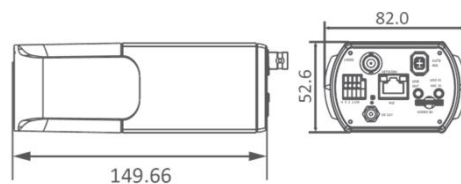

■ Key Features

- 1.3MP / 2MP SONY Progressive Scan CMOS Sensor
- Quad Streams Compression- H.264 Baseline / Main / High Profile + MJPEG
- Quad Stream Support
- Dual Streams: Full HD 1080P @ 60fps + D1 @ 30fps
- Ultra Dynamic Range
- Auto Back Focus (ABF)*
- Text Overlay and Privacy Masks
- microSD Support
- BNC analog output
- RS-485 Support*
- Triple Power Support- PoE / DC12V / AC24V*
- ONVIF Profile S Conformance