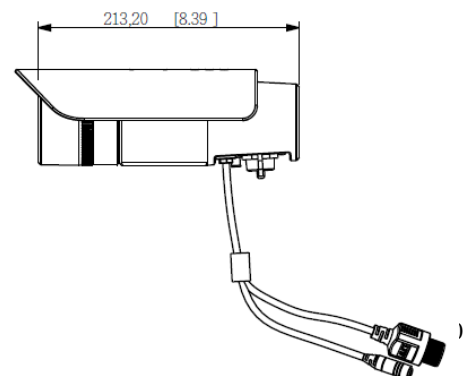

Photo Indication & Dimension Diagram

v5

- 1 IR LED
  - 2 LENS
  - 3 Light Sensor
  - 4 RJ45 Connector 1 (For Ethernet, 802.3at PoE and 802.3af PoE)
  - 5 DC12V/ AC24V Connector (\*)
  - 6 Antenna Connector
  - 7 RJ45 Connector 2 (For Audio in/out, RS485, DI/DO)
- (\*) V5 only