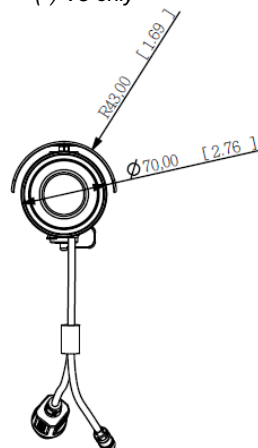

## 2 Megapixel Bullet Network Camera

OB-200A Series

HDTV 1080p/720p • 2M/1.3M Resolution Supported

- Most Intelligent and Professional 2M Outdoor Bullet Camera
- HDTV Quality (Full HD 1080p @ 30fps Streaming)
- **Intelligent Multi-Profile Sensor Management®** for Different Environments
- Removable IR-cut Filter /Auto Light Sensor for Day and Night
- IP67 Outdoor Enclosure Built-in Fan (-40°C ~ 60°C) and Heater
- **SmartFocus®** to Ease the Zoom and Focus Adjustment Remotely (\*)  
\*The feature is for OB-200Ap/OB-200ApV5 \*
- **FocusEasy™** to Ease the Focus Adjustment via the Buzzer for notification (\*)  
\*The feature is for OB-202ApV5 \*
- Built-in 3G module and SIM slot for Wireless Connectivity (\*)  
\*The feature is for GOB-200Ap/ GOB-200ApV5 \*
- Built-in IR Illuminators, effective up to 25 Meters
- Two-way Audio/Built-in Micro SD/SDHC Memory Card Slot for Local Storage
- 1 DI/DO for External Alarm and Sensor Device
- PoE(802.3at) / PoE(802.3af)/ DC12V(\*)/ AC24V(\*) Supported  
(\*V5 only)

Photo Indication & Dimension Diagram

v5

- 1 IR LED
  - 2 LENS
  - 3 Light Sensor
  - 4 RJ45 Connector 1 (For Ethernet, 802.3at PoE and 802.3af PoE)
  - 5 DC12V/ AC24V Connector (\*)
  - 6 Antenna Connector
  - 7 RJ45 Connector 2 (For Audio in/out, RS485, DI/DO)
- (\*) V5 only