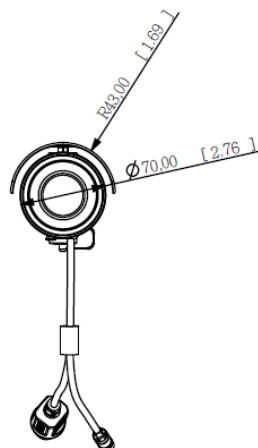

5 Megapixel Bullet Network Camera

OB-500Ap Series

HDTV 1080p/720p • 5M/4M/3M/2M/1.3M Resolution Supported

- Most Intelligent and Professional 5M Outdoor Bullet Camera
- HDTV Quality (Full HD 1080p @ 30fps Streaming)
- Intelligent Multi-Profile Sensor Management® for Different Environments
- Removable IR-cut Filter /Auto Light Sensor for Day and Night
- IP67 Outdoor Enclosure Built-in Fan (-40°C ~ 60°C) and Heater
- **SmartFocus**® to Ease the Zoom and Focus Adjustment Remotely (*)
*The feature is for OB-500Ap/OB-500ApV5 *
- **FocusEasy**™ to Ease the Focus Adjustment via the Buzzer for notification (*)
*The feature is for OB-502ApV5 *
- Varifocal Lens with FocusEasy™ (*)
*The feature is for OB-502ApV5 *
- Built-in 3G module and SIM slot for Wireless Connectivity (*)
The feature is for GOB-500Ap/GOB-500ApV5
- Built-in IR Illuminators, effective up to 25 Meters
- Two-way Audio/Built-in Micro SD/SDHC Memory Card Slot for Local Storage
- 1 DI/DO for External Alarm and Sensor Device

Photo Indication & Dimension Diagram

v5

- 1 IR LED
- 2 LENS
- 3 Light Sensor
- 4 RJ45 Connector 1 (For Ethernet, 802.3at PoE and 802.3af PoE)
- 5 DC12V / AC24V Connector
- 6 Antenna Connector
- 7 RJ45 Connector 2 (For Audio in/out, RS485, DIDO)