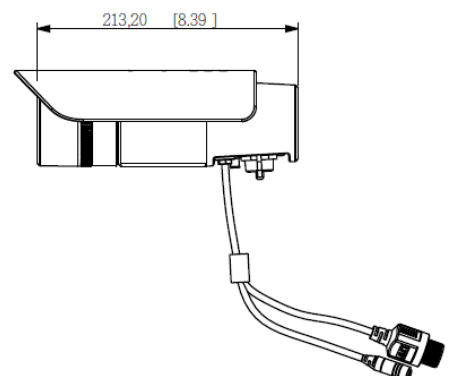

Photo Indication & Dimension Diagram

v5

- 1 IR LED
- 2 LENS
- 3 Light Sensor
- 4 RJ45 Connector 1 (For Ethernet, 802.3at PoE and 802.3af PoE)
- 5 DC12V / AC24V Connector
- 6 Antenna Connector
- 7 RJ45 Connector 2 (For Audio in/out, RS485, DIDO)