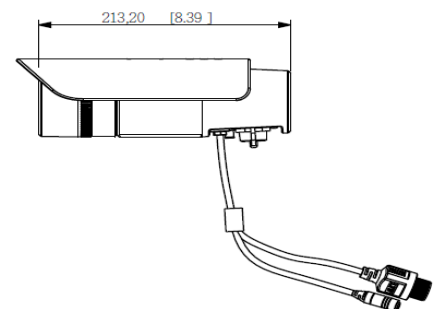

Photo Indication & Dimension Diagram

- 1 IR LED
  - 2 LENS
  - 3 Light Sensor
  - 4 RJ45 Connector 1 (For Ethernet, 802.3at PoE and 802.3af PoE)
  - 5 DC12V / AC24V Connector(\*)
  - 6 Antenna Connector
  - 7 RJ45 Connector 2 (For Audio in/out, RS485, DI/DO)
- (\*)- V5 only