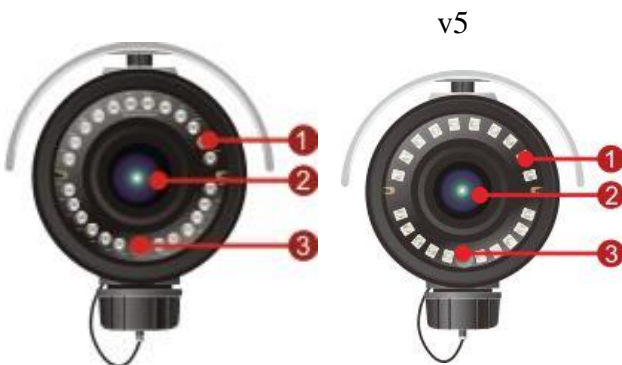

## N-Series Superior Night Vision 2 Megapixel Bullet Network Camera

### OB-200Np Series

HDTV 1080p/720p • 2M/1.3M Resolution Supported

- N-Series Sony Exmor 2M Outdoor Bullet Camera
- Brickcom WDR Enhancement® Technology inside
- **SmartFocus®** to Ease the Zoom and Focus Adjustment Remotely (\*)  
*\*The feature is for OB-200Np/OB-200NpV5 \**
- **FocusEasy™** to Ease the Focus Adjustment via the Buzzer for notification (\*)  
*\*The feature is for OB-202NpV5 \**
- Motorized Lens / Vari-Focal Lens for Variable Needs
- HDTV Quality (Full HD 1080p @ 30fps Streaming)
- **Intelligent Multi-Profile Sensor Management®** for Different Environments
- Removable IR-cut Filter /Auto Light Sensor for Day and Night
- IP67 Outdoor Enclosure Built-in Fan (-40°C ~ 60°C) and Heater
- Built-in 3G module and SIM slot for Wireless Connectivity  
*\*The feature is for GOB-200Np/GOB-200NpV5 \**
- Built-in IR Illuminators, effective up to 25 Meters
- Two-way Audio/Built-in Micro SD/SDHC Memory Card Slot for Local Storage
- 1 DI/DO for External Alarm and Sensor Device/ TV out Connector Supported

Photo Indication & Dimension Diagram

- 1 IR LED
  - 2 LENS
  - 3 Light Sensor
  - 4 RJ45 Connector 1 (For Ethernet, 802.3at PoE and 802.3af PoE)
  - 5 DC12V / AC24V Connector(\*)
  - 6 Antenna Connector
  - 7 RJ45 Connector 2 (For Audio in/out, RS485, DI/DO)
- (\*)- V5 only