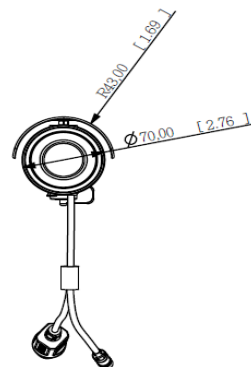

Photo Indication & Dimension Diagram

- 1 IR LED
  - 2 LENS
  - 3 Light Sensor
  - 4 RJ45 Connector 1 (For Ethernet, 802.3at PoE and 802.3af PoE)
  - 5 DC12V / AC24V Connector(\*)
  - 6 Antenna Connector
  - 7 RJ45 Connector 2 (For Audio in/out, RS485, DI/DO)
- (\*)- V5 only