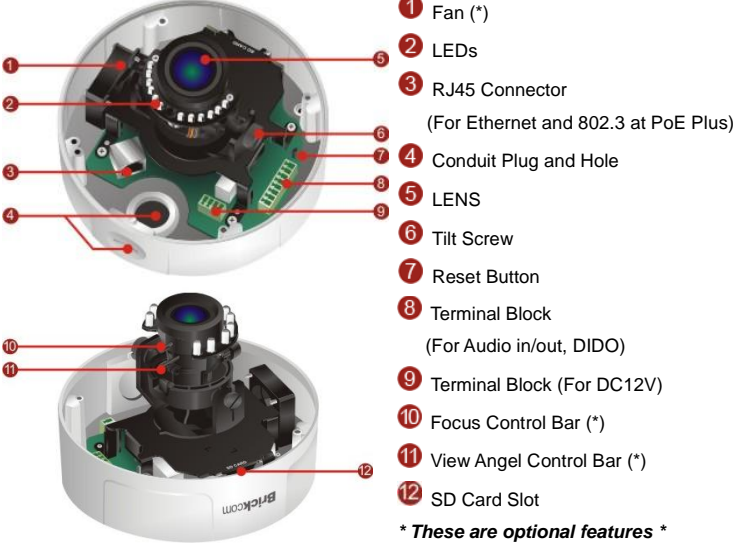

VD-200Ap/VD-202Ap