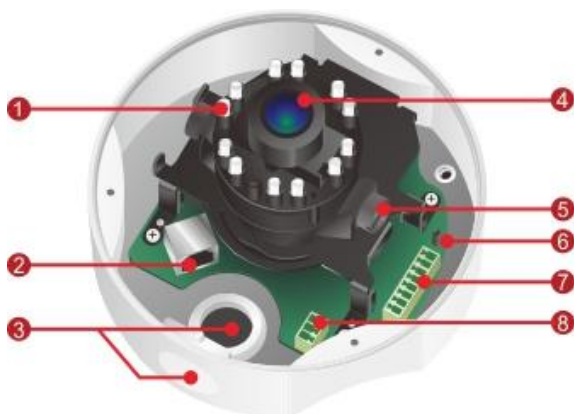

3 Megapixel Day & Night Vandal Dome Network Camera

VD-301Af

HDTV 1080p/720p • Cost Effective

- Megapixel High Resolution Outdoor Vandal Dome Camera
- HDTV Quality (Full HD 1080p @ 30fps Streaming)
- Cost Effective/ Full Features Camera
- Easy Installation Dome Type Camera, Suitable for Project
- Build In IR Leds, effective up to 10 m
- MPEG-4, MJPEG and H.264 Triple Codec Compression
- **Intelligent Multi-Profile Sensor Management®** for Different Environments
- Removable IR-cut Filter / Auto Light Sensor for Day and Night
- 1 DI/DO for External Alarm and Sensor Device
- Two-way Audio
- IK10 Vandal Proof and IP66 Weather Proof Outdoor Enclosure
- Power over Ethernet / DC 12V Power Input

Photo Indication & Dimension Diagram

- | | |
|--|---|
| 1 LEDs | 5 Tilt Screw |
| 2 RJ45 Connector
(For Ethernet and PoE) | 6 Reset Button |
| 3 Conduit Plug and Hole | 7 Terminal Block (for Audio in/out, DIDO) |
| 4 Fixed Lens | 8 Terminal Block (for Power DC12V, 1A) |

L-WM-01
Camera Bracket

POE16U
High Power PoE Injector

Audio

Audio Streaming	2-way Audio Support
Audio Compression	G.711, AMR (8 kHz, Mono, PCM)
Audio Input/ Output	Line In/ Out

General

Communication	Ethernet : one 10/100Mbps RJ-45 Supported Protocols : TCP/IP, UDP, ICMP, DHCP, NTP, DNS, DDNS, SMTP, FTP, HTTP, Samba, PPPoE, UPnP, RTP, RTSP, RTCP, IPv6
Power Input/ Operating Temperature	PoE 802.3 af/ DC12V 1A : -20°C ~ 50°C (-4°F ~122°F)
Max. Power Consumption	PoE 802.3 af: 8 watts DC 12V 1A: 6 watts
Environment	Water Proof: IP66 Operating Humidity : 10% ~ 80%
Dimension	113.75 (D) mm X 144.25(H) mm
Weight	900g/ 1.99 lb
Housing	Weather-proof (IP66) Vandal-proof (IK10)
Certification	FCC, CE, IK10
Viewing System Requirements	OS: Microsoft Windows 7/Vista/XP/2000 Browser: Mozilla Firefox, Internet Explorer 7/8 or above, Safari, Google Chrome Cell Phone: 3GPP player Real Player: 10.5 or above Quick Time: 6.6 or above VLC
Warranty	Limited one-year warranty