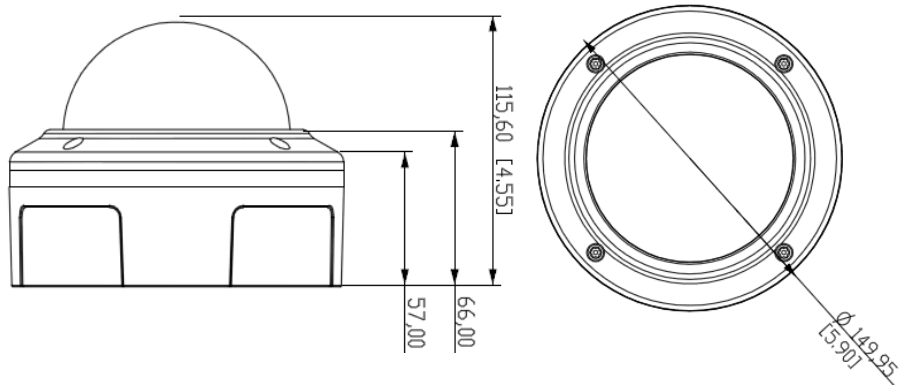

3 Megapixel Day & Night Vandal Dome Network Camera

VD-301Af

HDTV 1080p/720p • Cost Effective

- Megapixel High Resolution Outdoor Vandal Dome Camera
- HDTV Quality (Full HD 1080p @ 30fps Streaming)
- Cost Effective/ Full Features Camera
- Easy Installation Dome Type Camera, Suitable for Project
- Build In IR Leds, effective up to 10 m
- MPEG-4, MJPEG and H.264 Triple Codec Compression
- **Intelligent Multi-Profile Sensor Management®** for Different Environments
- Removable IR-cut Filter / Auto Light Sensor for Day and Night
- 1 DI/DO for External Alarm and Sensor Device
- Two-way Audio
- IK10 Vandal Proof and IP66 Weather Proof Outdoor Enclosure
- Power over Ethernet / DC 12V Power Input

Photo Indication & Dimension Diagram

- | | |
|--|---|
| 1 LEDs | 5 Tilt Screw |
| 2 RJ45 Connector
(For Ethernet and PoE) | 6 Reset Button |
| 3 Conduit Plug and Hole | 7 Terminal Block (for Audio in/out, DIDO) |
| 4 Fixed Lens | 8 Terminal Block (for Power DC12V, 1A) |