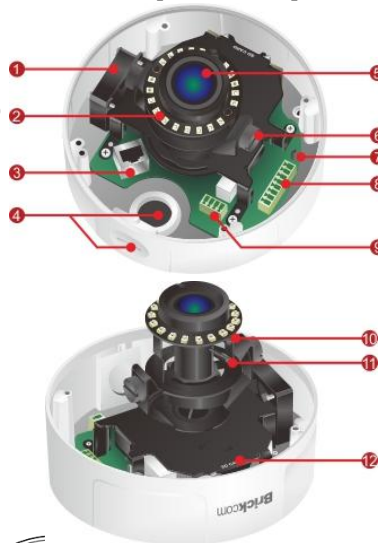

3 Megapixel Day & Night Vandal Dome Network Camera

VD-300A Series

HDTV 1080p/720p • 3M/2M/1.3M Resolution Supported

- 3 Megapixel High Resolution Outdoor Vandal Dome Camera
- **SmartFocus®** to Ease the Zoom and Focus Adjustment Remotely (*)
The feature is for VD-300Ap /VD-300ApV5
- **FocusEasy™** to Ease the Focus Adjustment via the Buzzer for notification (*)
*The feature is for VD-302ApV5 *
- HDTV Quality (Full HD 1080p @ 30fps Streaming)
- Motorized Lens /Vari-Focal Lens for Variable Needs
- MPEG-4, MJPEG and H.264 Triple Codec Compression
- **Intelligent Multi-Profile Sensor Management®** for Different Environments
- Removable IR-cut Filter /Auto Light Sensor for Day and Night
- 1 DI/DO for External Alarm and Sensor Device
- 3 Axis design
- TV out
- Two-way Audio/Built-in SD/SDHC/SDXC Memory Card Slot for Local Storage
- IK10 Vandal Proof and IP67 Weather Proof Outdoor Enclosure
- Power over Ethernet/DC 12V/AC 24V support

Photo Indication & Dimension Diagram

VD-300Ap /VD-302Ap

- 1 Fan (*)
- 2 LEDs
- 3 RJ45 Connector
(For Ethernet and 802.3 at PoE Plus)
- 4 Conduit Plug and Hole
- 5 LENS
- 6 Tilt Screw
- 7 Reset Button
- 8 Terminal Block
(For Audio in/out, DIDO)
- 9 Terminal Block (For DC12V)
- 10 Focus Control Bar (*)
- 11 View Angel Control Bar (*)
- 12 SD Card Slot

* These are optional features *

VD-300Ap V5/VD-302Ap V5

- 1 Fan (*)
- 2 LEDs
- 3 RJ45 Connector
(For Ethernet and 802.3 at PoE Plus)
- 4 Conduit Plug and Hole
- 5 LENS
- 6 Tilt Screw
- 7 Reset Button/FocusEasy Button
- 8 Terminal Block
(For Audio in/out, DIDO)
- 9 Terminal Block (For DC12V / AC24V)
- 10 Focus Control Bar (*)
- 11 View Angel Control Bar (*)
- 12 SD Card Slot