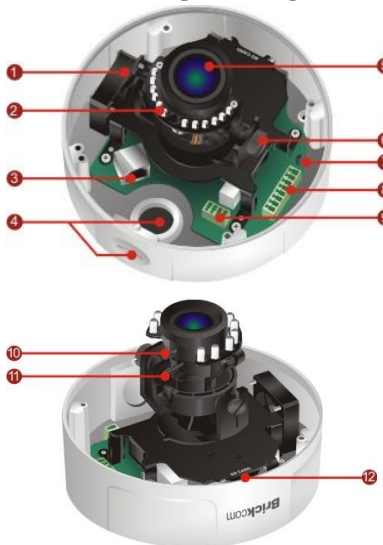

3 Megapixel Day & Night Vandal Dome Network Camera

VD-300A Series

HDTV 1080p/720p • 3M/2M/1.3M Resolution Supported

- 3 Megapixel High Resolution Outdoor Vandal Dome Camera
- **SmartFocus®** to Ease the Zoom and Focus Adjustment Remotely (*)
The feature is for VD-300Ap /VD-300ApV5
- **FocusEasy™** to Ease the Focus Adjustment via the Buzzer for notification (*)
*The feature is for VD-302ApV5 *
- HDTV Quality (Full HD 1080p @ 30fps Streaming)
- Motorized Lens /Vari-Focal Lens for Variable Needs
- MPEG-4, MJPEG and H.264 Triple Codec Compression
- **Intelligent Multi-Profile Sensor Management®** for Different Environments
- Removable IR-cut Filter /Auto Light Sensor for Day and Night
- 1 DI/DO for External Alarm and Sensor Device
- 3 Axis design
- TV out
- Two-way Audio/Built-in SD/SDHC/SDXC Memory Card Slot for Local Storage
- IK10 Vandal Proof and IP67 Weather Proof Outdoor Enclosure
- Power over Ethernet/DC 12V/AC 24V support

Photo Indication & Dimension Diagram

VD-300Ap /VD-302Ap

- 1 Fan (*)
- 2 LEDs
- 3 RJ45 Connector
(For Ethernet and 802.3 at PoE Plus)
- 4 Conduit Plug and Hole
- 5 LENS
- 6 Tilt Screw
- 7 Reset Button
- 8 Terminal Block
(For Audio in/out, DIDO)
- 9 Terminal Block (For DC12V)
- 10 Focus Control Bar (*)
- 11 View Angel Control Bar (*)
- 12 SD Card Slot

* These are optional features *

VD-300Ap V5/VD-302Ap V5

- 1 Fan (*)
- 2 LEDs
- 3 RJ45 Connector
(For Ethernet and 802.3 at PoE Plus)
- 4 Conduit Plug and Hole
- 5 LENS
- 6 Tilt Screw
- 7 Reset Button/FocusEasy Button
- 8 Terminal Block
(For Audio in/out, DIDO)
- 9 Terminal Block (For DC12V / AC24V)
- 10 Focus Control Bar (*)
- 11 View Angel Control Bar (*)
- 12 SD Card Slot