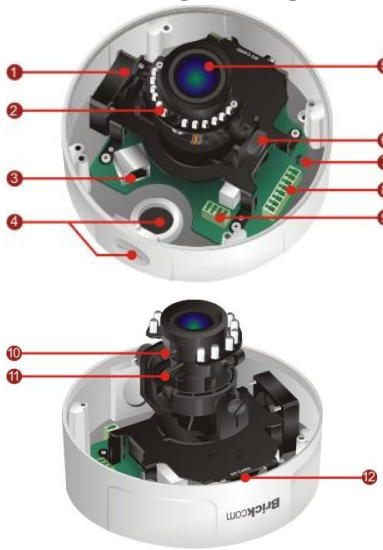

## 3 Megapixel Day & Night Vandal Dome Network Camera

### VD-300A Series

HDTV 1080p/720p • 3M/2M/1.3M Resolution Supported

- 3 Megapixel High Resolution Outdoor Vandal Dome Camera
- **SmartFocus®** to Ease the Zoom and Focus Adjustment Remotely (\*)  
\*The feature is for VD-300Ap /VD-300ApV5\*
- **FocusEasy™** to Ease the Focus Adjustment via the Buzzer for notification (\*)  
\*The feature is for VD-302ApV5 \*
- HDTV Quality (Full HD 1080p @ 30fps Streaming)
- Motorized Lens /Vari-Focal Lens for Variable Needs
- MPEG-4, MJPEG and H.264 Triple Codec Compression
- **Intelligent Multi-Profile Sensor Management®** for Different Environments
- Removable IR-cut Filter /Auto Light Sensor for Day and Night
- 1 DI/DO for External Alarm and Sensor Device
- 3 Axis design
- TV out
- Two-way Audio/Built-in SD/SDHC/SDXC Memory Card Slot for Local Storage
- IK10 Vandal Proof and IP67 Weather Proof Outdoor Enclosure
- Power over Ethernet/DC 12V/AC 24V support

### Photo Indication & Dimension Diagram

ONVIF

#### VD-300Ap /VD-302Ap

- 1 Fan (\*)
- 2 LEDs
- 3 RJ45 Connector  
(For Ethernet and 802.3 at PoE Plus)
- 4 Conduit Plug and Hole
- 5 LENS
- 6 Tilt Screw
- 7 Reset Button
- 8 Terminal Block  
(For Audio in/out, DIDO)
- 9 Terminal Block (For DC12V)
- 10 Focus Control Bar (\*)
- 11 View Angel Control Bar (\*)
- 12 SD Card Slot