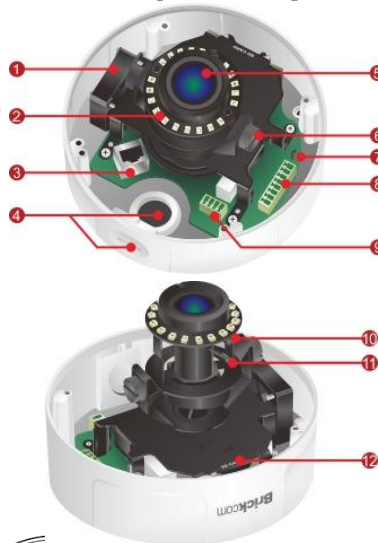

### VD-300A Series

HDTV 1080p/720p • 3M/2M/1.3M Resolution Supported

- 3 Megapixel High Resolution Outdoor Vandal Dome Camera
- **SmartFocus®** to Ease the Zoom and Focus Adjustment Remotely (\*)  
\*The feature is for VD-300Ap /VD-300ApV5\*
- **FocusEasy™** to Ease the Focus Adjustment via the Buzzer for notification (\*)  
\*The feature is for VD-302ApV5 \*
- HDTV Quality (Full HD 1080p @ 30fps Streaming)
- Motorized Lens /Vari-Focal Lens for Variable Needs
- MPEG-4, MJPEG and H.264 Triple Codec Compression
- **Intelligent Multi-Profile Sensor Management®** for Different Environments
- Removable IR-cut Filter /Auto Light Sensor for Day and Night
- 1 DI/DO for External Alarm and Sensor Device
- 3 Axis design
- TV out
- Two-way Audio/Built-in SD/SDHC/SDXC Memory Card Slot for Local Storage
- IK10 Vandal Proof and IP67 Weather Proof Outdoor Enclosure
- Power over Ethernet/DC 12V/AC 24V support

### Photo Indication & Dimension Diagram

ONVIF

#### VD-300Ap /VD-302Ap

- 1 Fan (\*)
- 2 LEDs
- 3 RJ45 Connector  
(For Ethernet and 802.3 at PoE Plus)
- 4 Conduit Plug and Hole
- 5 LENS
- 6 Tilt Screw
- 7 Reset Button
- 8 Terminal Block  
(For Audio in/out, DIDO)
- 9 Terminal Block (For DC12V)
- 10 Focus Control Bar (\*)
- 11 View Angel Control Bar (\*)
- 12 SD Card Slot

#### VD-300Ap V5/VD-302Ap V5

- 1 Fan (\*)
- 2 LEDs
- 3 RJ45 Connector  
(For Ethernet and 802.3 at PoE Plus)
- 4 Conduit Plug and Hole
- 5 LENS
- 6 Tilt Screw
- 7 Reset Button/FocusEasy Button
- 8 Terminal Block  
(For Audio in/out, DIDO)
- 9 Terminal Block (For DC12V / AC24V)
- 10 Focus Control Bar (\*)
- 11 View Angel Control Bar (\*)
- 12 SD Card Slot