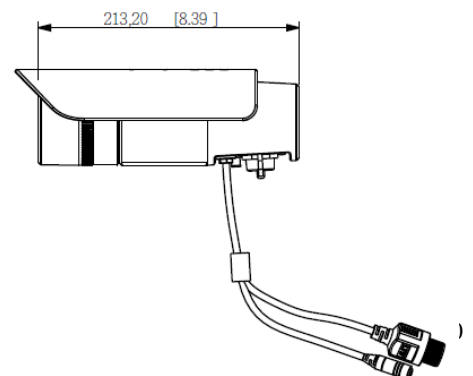

Photo Indication & Dimension Diagram

v5

- 1 IR LED
  - 2 LENS
  - 3 Light Sensor
  - 4 RJ45 Connector 1 (For Ethernet, 802.3at PoE and 802.3af PoE)
  - 5 DC12V/ AC24V Connector (\*)
  - 6 Antenna Connector
  - 7 RJ45 Connector 2 (For Audio in/out, RS485, DI/DO)
- (\*) V5 only