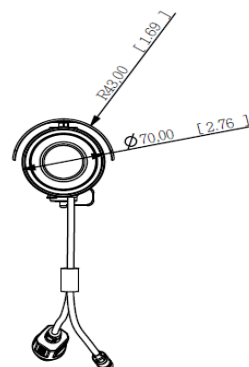

Photo Indication & Dimension Diagram

ONVIF

- 1 IR LED
 - 2 LENS
 - 3 Light Sensor
 - 4 RJ45 Connector 1 (For Ethernet, 802.3at PoE and 802.3af PoE)
 - 5 DC12V / AC24V Connector(*)
 - 6 Antenna Connector
 - 7 RJ45 Connector 2 (For Audio in/out, RS485, DI/DO)
- (*)- V5 only