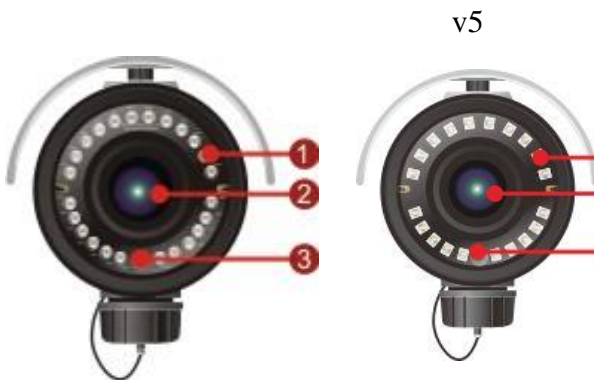

N-Series Superior Night Vision 2 Megapixel Bullet Network Camera

OB-200Np Series

HDTV 1080p/720p • 2M/1.3M Resolution Supported

- N-Series Sony Exmor 2M Outdoor Bullet Camera
- Brickcom WDR Enhancement® Technology inside
- **SmartFocus®** to Ease the Zoom and Focus Adjustment Remotely (*)
*The feature is for OB-200Np/OB-200NpV5 *
- **FocusEasy™** to Ease the Focus Adjustment via the Buzzer for notification (*)
*The feature is for OB-202NpV5 *
- Motorized Lens / Vari-Focal Lens for Variable Needs
- HDTV Quality (Full HD 1080p @ 30fps Streaming)
- **Intelligent Multi-Profile Sensor Management®** for Different Environments
- Removable IR-cut Filter /Auto Light Sensor for Day and Night
- IP67 Outdoor Enclosure Built-in Fan (-40°C ~ 60°C) and Heater
- Built-in 3G module and SIM slot for Wireless Connectivity
- Built-in IR Illuminators, effective up to 25 Meters
- Two-way Audio/Built-in Micro SD/SDHC Memory Card Slot for Local Storage
- 1 DI/DO for External Alarm and Sensor Device/ TV out Connector Supported

Photo Indication & Dimension Diagram

ONVIF

- 1 IR LED
 - 2 LENS
 - 3 Light Sensor
 - 4 RJ45 Connector 1 (For Ethernet, 802.3at PoE and 802.3af PoE)
 - 5 DC12V / AC24V Connector(*)
 - 6 Antenna Connector
 - 7 RJ45 Connector 2 (For Audio in/out, RS485, DI/DO)
- (*)- V5 only