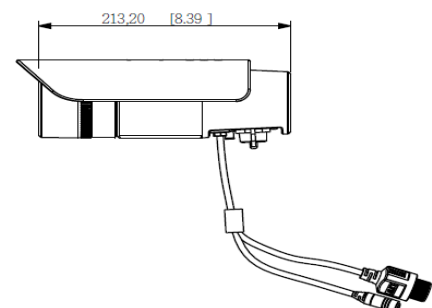

Photo Indication & Dimension Diagram

ONVIF

- 1 IR LED
 - 2 LENS
 - 3 Light Sensor
 - 4 RJ45 Connector 1 (For Ethernet, 802.3at PoE and 802.3af PoE)
 - 5 DC12V / AC24V Connector(*)
 - 6 Antenna Connector
 - 7 RJ45 Connector 2 (For Audio in/out, RS485, DI/DO)
- (*)- V5 only