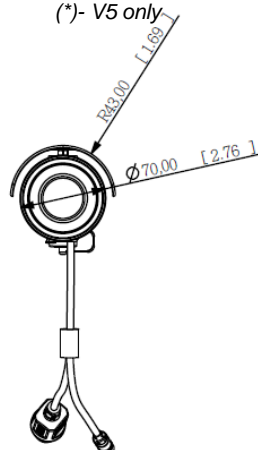

3 Megapixel Bullet Network Camera

OB-300A Series

HDTV 1080p/720p • 3M/2M/1.3M Resolution Supported

- Most Intelligent and Professional 3M Outdoor Bullet Camera
- HDTV Quality (Full HD 1080p @ 30fps Streaming)
- **Intelligent Multi-Profile Sensor Management®** for Different Environments
- Removable IR-cut Filter /Auto Light Sensor for Day and Night
- IP67 Outdoor Enclosure Built-in Fan (-40°C ~ 60°C) and Heater
- **SmartFocus®** to Ease the Zoom and Focus Adjustment Remotely (*)
  *The feature is for OB-300Ap/OB-300ApV5 *
- **FocusEasy™** to Ease the Focus Adjustment via the Buzzer for notification (*)
  *The feature is for OB-302ApV5 *
- Built-in 3G module and SIM slot for Wireless Connectivity(*)
  The feature is for GOB-300Ap/ GOB-300ApV5
- Built-in IR Illuminators, effective up to 25 Meters
- Two-way Audio/Built-in Micro SD/SDHC Memory Card Slot for Local Storage
- 1 DI/DO for External Alarm and Sensor Device
- PoE(802.3at) / PoE(802.3af)/ DC12V (*)/ AC24V (*) Supported

Photo Indication & Dimension Diagram

v5

1. 1 IR LED
2. 2 LENS
3. 3 Light Sensor
4. 4 RJ45 Connector 1 (For Ethernet, 802.3at PoE and 802.3af PoE)
5. 5 DC12V/ AC24V Connector (*)
6. 6 Antenna Connector
7. 7 RJ45 Connector 2 (For Audio in/out, RS485, D/IDO)

(*)- V5 only