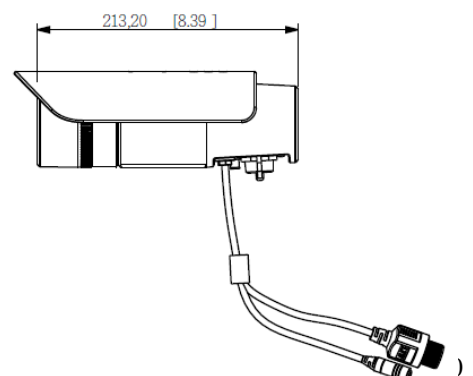

3 Megapixel Bullet Network Camera

OB-300A Series

HDTV 1080p/720p • 3M/2M/1.3M Resolution Supported

- Most Intelligent and Professional 3M Outdoor Bullet Camera
- HDTV Quality (Full HD 1080p @ 30fps Streaming)
- **Intelligent Multi-Profile Sensor Management®** for Different Environments
- Removable IR-cut Filter /Auto Light Sensor for Day and Night
- IP67 Outdoor Enclosure Built-in Fan (-40°C ~ 60°C) and Heater
- **SmartFocus®** to Ease the Zoom and Focus Adjustment Remotely (*)
  *The feature is for OB-300Ap/OB-300ApV5 *
- **FocusEasy™** to Ease the Focus Adjustment via the Buzzer for notification (*)
  *The feature is for OB-302ApV5 *
- Built-in 3G module and SIM slot for Wireless Connectivity(*)
  The feature is for GOB-300Ap/ GOB-300ApV5
- Built-in IR Illuminators, effective up to 25 Meters
- Two-way Audio/Built-in Micro SD/SDHC Memory Card Slot for Local Storage
- 1 DI/DO for External Alarm and Sensor Device
- PoE(802.3at) / PoE(802.3af)/ DC12V (*)/ AC24V (*) Supported

Photo Indication & Dimension Diagram

v5

1. 1 IR LED
2. 2 LENS
3. 3 Light Sensor
4. 4 RJ45 Connector 1 (For Ethernet, 802.3at PoE and 802.3af PoE)
5. 5 DC12V/ AC24V Connector (*)
6. 6 Antenna Connector
7. 7 RJ45 Connector 2 (For Audio in/out, RS485, D/IDO)

(*)- V5 only