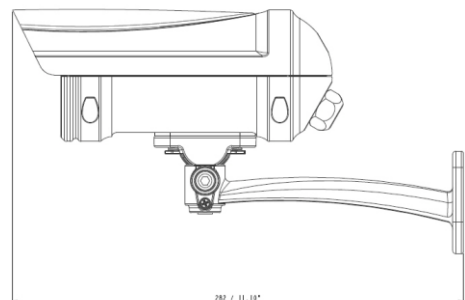

Photo Indication & Dimension Diagram

- | | |
|--|-------------------|
| ① IR LED | ⑧ Digital Input |
| ② Lens | ⑨ Digital Output |
| ③ Light Sensor | ⑩ RS485+ |
| ④ RJ45 Connector 1 (For Ethernet and PoE 802.3 af) | ⑪ RS485- |
| ⑤ Power Connector (DC12V) | ⑫ Line In |
| ⑥ Ground | ⑬ Line In Ground |
| ⑦ power+5V | ⑭ Line out |
| | ⑮ Line Out Ground |