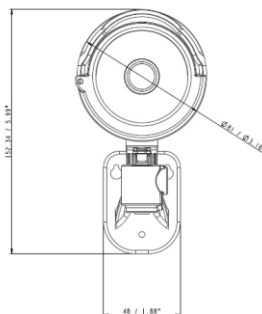

Photo Indication & Dimension Diagram

- | | |
|--|-------------------|
| ① IR LED | ⑧ Digital Input |
| ② Lens | ⑨ Digital Output |
| ③ Light Sensor | ⑩ RS485+ |
| ④ RJ45 Connector 1 (For Ethernet and PoE 802.3 af) | ⑪ RS485- |
| ⑤ Power Connector (DC12V) | ⑫ Line In |
| ⑥ Ground | ⑬ Line In Ground |
| ⑦ power+5V | ⑭ Line out |
| | ⑮ Line Out Ground |