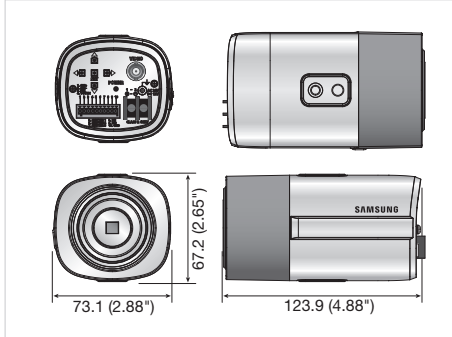

Dimensions

Unit : mm (inch)