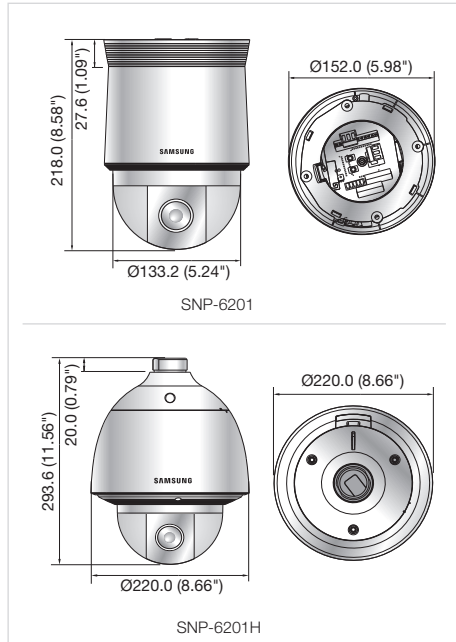

Dimensions

Unit : mm (inch)