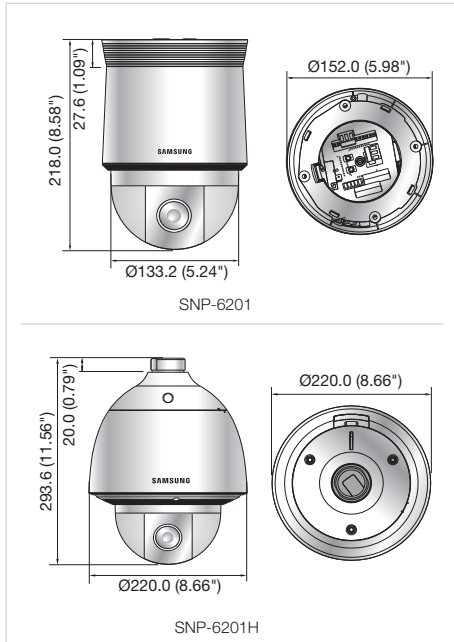

Dimensions

Unit : mm (inch)