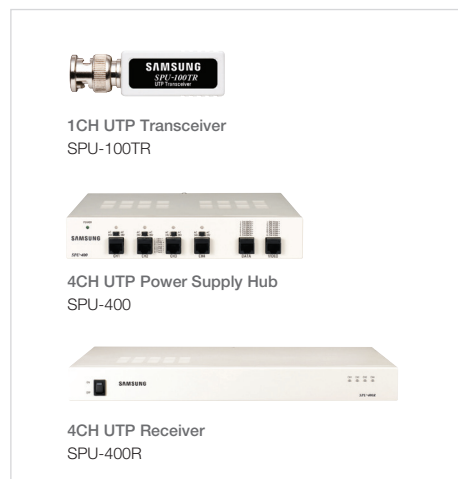

UTP Kit

The Eco mark represents Samsung Techwin's will to create environment-friendly products, and indicates that the product satisfies the EU RoHS Directive.

	SUD-2081N	SUD-2081P
VIDEO		
Imaging Device	1/3" Super HAD CCD II	
Total Pixels	811(H) x 508(V)	795(H) x 596(V)
Effective Pixels	768(H) x 494(V)	752(H) x 582(V)
Scanning System	2 : 1 Interlace	
Synchronization	Internal / Line lock	
Frequency	H : 15.734KHz / V : 59.94Hz	H : 15.625KHz / V : 50Hz
Horizontal Resolution	Color : 600TV lines, B/W : 700TV lines	
Min. Illumination	Color : 0.15Lux@F1.2 (50IRE), 0.0003Lux (Sens-up, 512x) B/W : 0.001Lux@F1.2 (50IRE), 0.00002Lux (Sens-up, 512x)	
S / N Ratio	52dB (AGC off, Weight on)	
Video Output	CVBS : 1.0 Vp-p / 75Ω composite	
UTP Output	Built-in UTP TX [Maximum transmission length 900m (3000ft)] : Balanced differential signal 100Ω	
LENS		
Focal Length (Zoom Ratio)	2.8 ~ 10mm (3.6x)	
Max. Aperture Ratio	1 : 1.2(Wide) ~ 2.8(Tele)	
Angular Field of View	H : 94.4°(Wide) ~ 28°(Tele) / V : 69.2°(Wide) ~ 21°(Tele)	
Min. Object Distance	0.2m (0.66ft)	
Lens Type	DC auto iris	
Mount Type	Board type	
PAN / TILT / ROTATE		
Pan Range	0° ~ 352°	
Tilt Range	0° ~ 73°	
Rotate Range	0° ~ 348°	
OPERATIONAL		
On Screen Display	English, Japanese, Spanish, French, Portuguese, Korean	English, French, German, Spanish, Italian, Chinese, Russian, Polish, Czech, Romanian, Serbian, Swedish, Danish, Turkish, Portuguese
Camera Title	Off / On (Displayed 15 characters)	
Day & Night	Auto (ICR) / Color / B/W	
Backlight Compensation	Off / BLC / HLC	
Contrast Enhancement	SSDR (Off / On)	
Digital Noise Reduction	SSNR III (Off / On)	
Digital Image Stabilization	Off / On	
Motion Detection	Off / On (8 programmable zones)	
Privacy Masking	Off / On (12 programmable zones)	
Sens-up (Frame Integration)	2x ~ 512x	
Gain Control	Off / Low / High	
White Balance	ATW / Outdoor / Indoor / Manual / AWC (1,700°K ~ 11,000°K)	
Electronic Shutter Speed	1/60 ~ 1/120,000sec	1/50 ~ 1/120,000sec
Digital Zoom	Off / On (1x ~ 16x)	
Reverse	H-Rev / V-Rev	
Communication	Coaxial control (SPC-300 compatible), RS-485	
Protocol	Coax : Pelco-C (Coaxitron) RS-485 : Samsung-T/E, Pelco-D/P, Panasonic, Bosch, Honeywell, Vicon	
ENVIRONMENTAL		
Operating Temperature / Humidity	-10°C ~ +55°C (+14°F ~ +131°F) / Less than 90% RH	
ELECTRICAL		
Input Voltage / Current	28V AC ±10%, 24V AC, 12V DC ±10%	
Power Consumption	Max. 3.5W	
MECHANICAL		
Color / Material	Ivory / Plastic (Dome cover : Clear)	
Dimensions (WxH)	Ø134.0 x 92.0mm (Ø5.28" x 3.62")	
Weight	TBD	

Design and specifications are subject to change without notice.

■ DISTRIBUTED BY

SAMSUNG TECHWIN CO., LTD.

6, Pangyo-ro 319beon-gil, Bundang-gu, Seongnam-si, Gyeonggi-do, SEOUL 463-400 Rep. of KOREA
Tel : +82-70-7147-8741 ~ 8749, 8752 ~ 8760 Fax : +82-31-8018-3745 www.samsungsecurity.com www.samsungcctv.com
COPYRIGHT BY SAMSUNG TECHWIN. ALL RIGHT RESERVED

SAMSUNG TECHWIN EUROPE LTD.
2nd Floor, No. 5 The Heights, Brooklands, Weybridge,
Surrey, KT13 0NY, UK
Tel : +44-1932-82-6700 Fax : +44-1932-82-6701