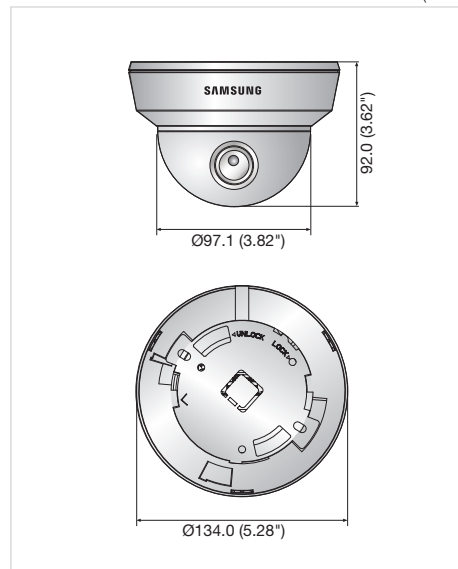

Dimensions

Unit : mm (inch)