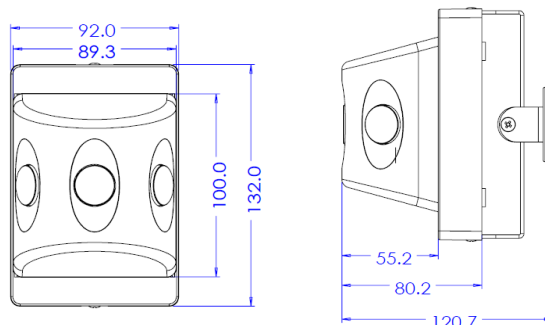

2 Megapixel IP 180° Panoramic CUBE CAMERA

CPN-B402

FEATURES

- 3 SENSOR(2M) integrated IP Panoramic CUBE Camera for 180° viewing angle
- Real-time High Definition 1080p
- Triple codec, Simultaneous Multi Streaming
- Local SD Card Backup
- Digital Panning & Scalable Zoom
- +/- 5 ° digital Vertical Alignment to adjust sensor position
- Digital Horizontal Alignment to adjust the Sensor Start position horizontally
- Digital Horizontal Width alignment to adjust the Sensor up / down position
- Electronic Image Flip – 180 degree rotation
- Programmable BLC
- Day & Night by ICR
- POE (IEEE 802.3af) support
- Full field of View Resolution per Sensor
1 sensor : 1920 X 1080 2MP
FOV 3 sensor : 640 X 3 X 360 = 1920X360
- Data Transmission
 - 25fps@1920X1080 (@50Hz)
 - 30fps@1920X1080 (@60Hz)
- 3pcs Fixed 4.5mm lens

Dimension (unit : mm)

Specification

CAMERA	
Image Device	1/2.8" 2.4M Sony Sensor * 3ea
Resolution	1920 (H) x 1080 (V) ~360(V)
Aspect Ratio	HD: 16:9(1x zoom) ~ 16:3 (1/3x zoom)
Focal Length	4.5mm Board Lens * 3ea
Horizontal angle	180 degree (each lens angle is 70 degree))
MIN. Illumination	COLOR : 0.5Lux @ F2.5, 30IRE B/W : 0.00Lux @ IR LED ON
Day & Night	Auto
Shutter Speed	Auto
Focus	Manual
AGC	Max 41dB
White Balance	Auto
IR LED	N/A
TDN	Filter change mechanism
Other Functions	3D DNR , 3 Sensor out in 1/3x Scale down, 1 Sensor out in 1x zoom

GENERAL	
Digital In/Out	1 Alarm Sensor In / 1 Out
Audio In / Out	1 Audio In / 1 Out
Video Out	BNC: VBS 1.0 Vp-p
Power	DC 12V 12W POE IEEE 802.3at
Approvals	FCC, CE, IP68, ROHS
Housing Material	White Plastic
Dimension	Net (W x H x D) 120.7x132x92
Weight	600g
Operating Temp.	-10°C ~ 40°C