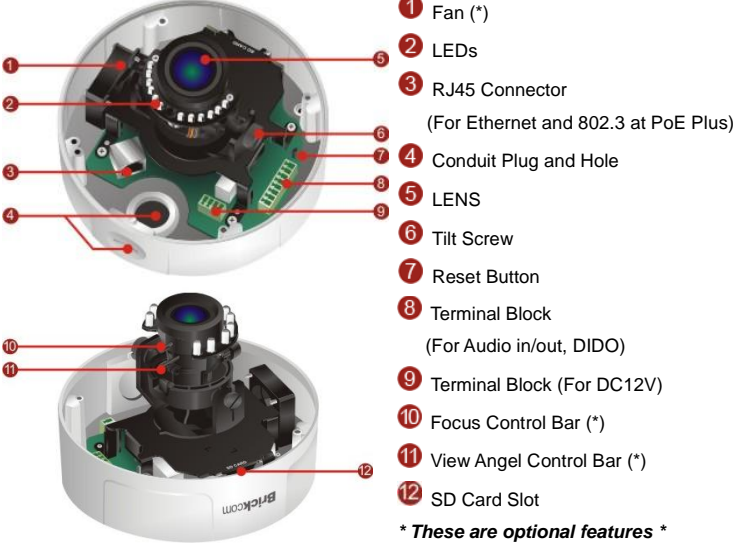

Photo Indication & Dimension Diagram

VD-200Ap/VD-202Ap