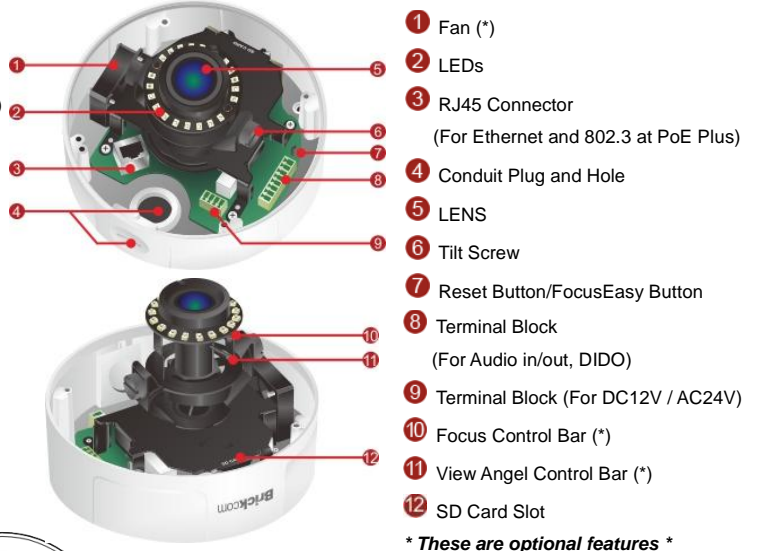

VD-200Ap V5/VD-202Ap V5