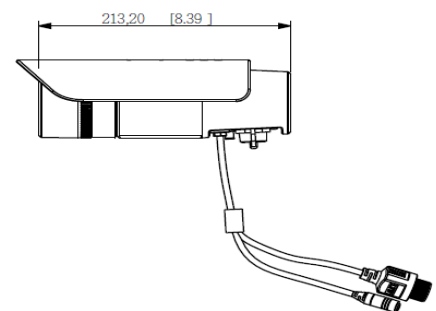

Photo Indication & Dimension Diagram

ONVIF

- 1 IR LED
 - 2 LENS
 - 3 Light Sensor
 - 4 RJ45 Connector 1 (For Ethernet, 802.3at PoE and 802.3af PoE)
 - 5 DC12V / AC24V Connector(*)
 - 6 Antenna Connector
 - 7 RJ45 Connector 2 (For Audio in/out, RS485, DI/DO)
- (*)- V5 only