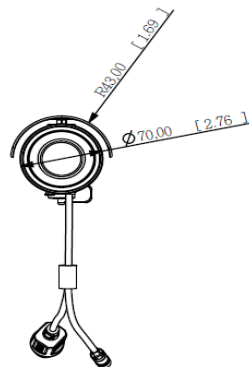

Photo Indication & Dimension Diagram

ONVIF

- 1 IR LED
 - 2 LENS
 - 3 Light Sensor
 - 4 RJ45 Connector 1 (For Ethernet, 802.3at PoE and 802.3af PoE)
 - 5 DC12V / AC24V Connector(*)
 - 6 Antenna Connector
 - 7 RJ45 Connector 2 (For Audio in/out, RS485, DI/DO)
- (*)- V5 only