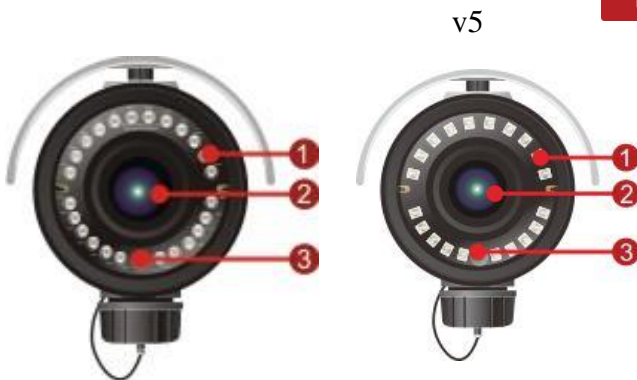

N-Series Superior Night Vision 2 Megapixel Bullet Network Camera

OB-200Np Series

HDTV 1080p/720p • 2M/1.3M Resolution Supported

- N-Series Sony Exmor 2M Outdoor Bullet Camera
- Brickcom WDR Enhancement® Technology inside
- **SmartFocus®** to Ease the Zoom and Focus Adjustment Remotely (*)
*The feature is for OB-200Np/OB-200NpV5 *
- **FocusEasy™** to Ease the Focus Adjustment via the Buzzer for notification (*)
*The feature is for OB-202NpV5 *
- Motorized Lens / Vari-Focal Lens for Variable Needs
- HDTV Quality (Full HD 1080p @ 30fps Streaming)
- **Intelligent Multi-Profile Sensor Management®** for Different Environments
- Removable IR-cut Filter /Auto Light Sensor for Day and Night
- IP67 Outdoor Enclosure Built-in Fan (-40°C ~ 60°C) and Heater
- Built-in 3G module and SIM slot for Wireless Connectivity
- Built-in IR Illuminators, effective up to 25 Meters
- Two-way Audio/Built-in Micro SD/SDHC Memory Card Slot for Local Storage
- 1 DI/DO for External Alarm and Sensor Device/ TV out Connector Supported

Photo Indication & Dimension Diagram

ONVIF

- 1 IR LED
 - 2 LENS
 - 3 Light Sensor
 - 4 RJ45 Connector 1 (For Ethernet, 802.3at PoE and 802.3af PoE)
 - 5 DC12V / AC24V Connector(*)
 - 6 Antenna Connector
 - 7 RJ45 Connector 2 (For Audio in/out, RS485, DI/DO)
- (*)- V5 only