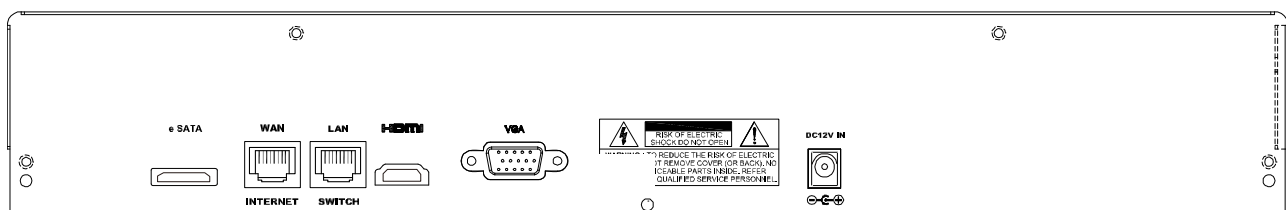

Rear Panel

Specifications*

Hardware		
Video Input	One LAN port (up to 16 IP cameras)	
Video Output	HDMI & VGA	
Video Output Resolution	1920 x 1080	
Audio Output	YES	
HDD Storage**	Two 4TB hard disks	
eSATA Port	YES	
USB Ports	Two USB 2.0 ports	
IR Remote Control	YES	
Ethernet	LAN port	1000 Mbps
	Internet port	10/100 Mbps
Software		
Video Compression Format	H.264	
Audio Compression Format	G711	
Local / Remote Display Mode	16CH	
Local / Remote Playback Mode	4CH	
Local Single Channel Playback	YES	
Recording Mode	Manual / Event / Alarm / Schedule	
Record Streaming	Dual	
Recording Throughput***	240 IPS @ 1280 x 720, up to 48Mbps 120 IPS @ 1920 x 1080, up to 48Mbps	
Pre-alarm Recording	YES	
Quick Search	Time / Event	
Event Notification	Push Status / Video Mail / Message Mail	
Security	Multiple user access levels with password	
Remote Access	(1) Internet Explorer on Windows operating system (2) Video Viewer on Windows and Mac operating system (3) EagleEyes on iOS & Android mobile devices	
Max. Online User	5	
Multicast	YES	
General		
Power Source (±10%)	DC12V / 3A	
Power Consumption (±10%)	9.6W (without a hard disk connected)	
Operating Temperature	10°C ~ 40°C (50°F~104°F)	
Dimensions (mm)***	375(L) × 264.8(W) x 68(H)	
Minimum PC Browsing Requirements	<ul style="list-style-type: none"> • Intel core i3 or higher, or equivalent AMD • 2GB RAM • AGP graphics card, Direct Draw, 32MB RAM • Windows 7, Vista & XP, DirectX 9.0 or later • Internet Explorer 7.x or later 	