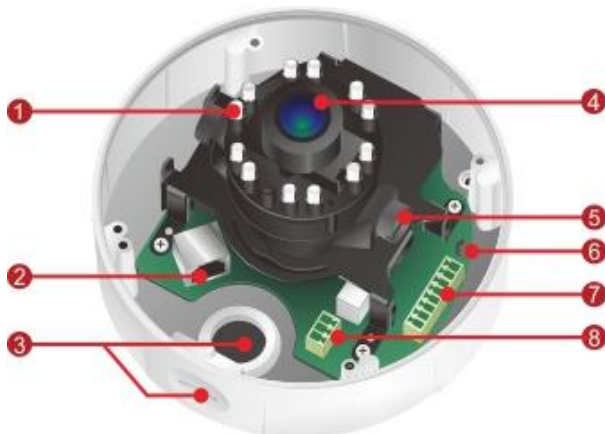

Megapixel Day & Night Fixed Dome Network Camera

FD-301Af

HDTV 1080p • Cost Effective

- Megapixel High Resolution Indoor Fixed Dome Camera
- HDTV Quality (Full HD 1080p @ 25fps Streaming)
- Cost Effective/ Full Features Camera
- Easy Installation Dome Type Camera, Suitable for Project
- Build In IR Leds, effective up to 10 m
- MPEG-4, MJPEG and H.264 Triple Codec Compression
- **Intelligent Multi-Profile Sensor Management[®]** for Different Environments
- Removable IR-cut Filter / Auto Light Sensor for Day and Night
- 1 DI/DO for External Alarm and Sensor Device
- Two-way Audio
- Power over Ethernet / DC 12V Power Input

Photo Indication & Dimension Diagram

- | | |
|--|---|
| 1 LEDs | 5 Tilt Screw |
| 2 RJ45 Connector
(for Ethernet and PoE) | 6 Reset Button |
| 3 Conduit Plug and Hole | 7 Terminal Block (for Audio in/out, DIDO) |
| 4 Fixed Lens | 8 Terminal Block (for Power DC12V 1A) |

Camera

Hardware System	CPU: 533 MHz Flash: 32M RAM: 256M DDR
Image Sensor	Sensor Type : 1/2.5" CMOS Sensor Sensor Resolution : 2048x1536 pixel
Minimum Illumination	0 lux (IR ON, B/W) 0.1 lux (IR OFF, B/W) 0.2 lux (F1.6, Color) S/N ratio: 38.1dB
IR Illuminators	Built -in IR Illuminators, effective up to 10 meters IR LED: 12pcs IR wavelength: 850nm
Lens	Lens Type: Board Lens Focal Length: f= 4mm F No.: 1.6 View Angle: (H): 66°/ (V): 49°/ (D): 85°
Day & Night ICR	Triggered by Light sensor, Scheduling, Digital Input