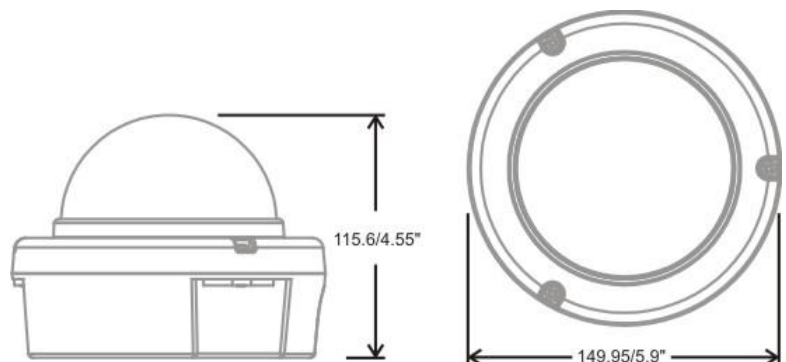

Megapixel Day & Night Fixed Dome Network Camera

FD-301Af

HDTV 1080p • Cost Effective

- Megapixel High Resolution Indoor Fixed Dome Camera
- HDTV Quality (Full HD 1080p @ 25fps Streaming)
- Cost Effective/ Full Features Camera
- Easy Installation Dome Type Camera, Suitable for Project
- Build In IR Leds, effective up to 10 m
- MPEG-4, MJPEG and H.264 Triple Codec Compression
- **Intelligent Multi-Profile Sensor Management[®]** for Different Environments
- Removable IR-cut Filter / Auto Light Sensor for Day and Night
- 1 DI/DO for External Alarm and Sensor Device
- Two-way Audio
- Power over Ethernet / DC 12V Power Input

Photo Indication & Dimension Diagram

- | | |
|--|---|
| 1 LEDs | 5 Tilt Screw |
| 2 RJ45 Connector
(for Ethernet and PoE) | 6 Reset Button |
| 3 Conduit Plug and Hole | 7 Terminal Block (for Audio in/out, DIDO) |
| 4 Fixed Lens | 8 Terminal Block (for Power DC12V 1A) |