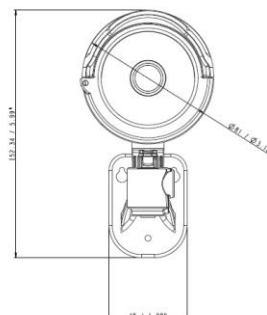

Photo Indication & Dimension Diagram

- | | |
|--|--------------------|
| 1 IR LED | 8 Digital Input |
| 2 Lens | 9 Digital Output |
| 3 Light Sensor | 10 RS485+ |
| 4 RJ45 Connector 1 (For Ethernet and PoE 802.3 af) | 11 RS485- |
| 5 Power Connector (DC12V) | 12 Line In |
| 6 Ground | 13 Line In Ground |
| 7 power+5V | 14 Line out |
| | 15 Line Out Ground |