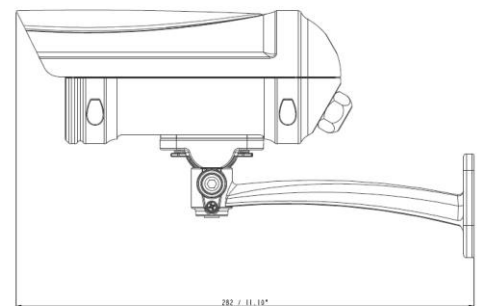

Photo Indication & Dimension Diagram

- | | |
|--|--------------------|
| 1 IR LED | 8 Digital Input |
| 2 Lens | 9 Digital Output |
| 3 Light Sensor | 10 RS485+ |
| 4 RJ45 Connector 1 (For Ethernet and PoE 802.3 af) | 11 RS485- |
| 5 Power Connector (DC12V) | 12 Line In |
| 6 Ground | 13 Line In Ground |
| 7 power+5V | 14 Line out |
| | 15 Line Out Ground |