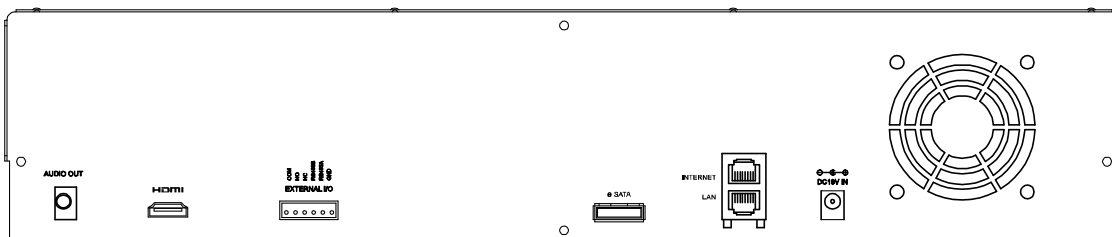

Smart Recording

High video resolution switch for events to optimize the recording efficiency of the hard disk

External Disk Array Support for More Video Storage

eSATA interface built-in to connect a disk array (up to 4-bay disk array with RAID 0 and 1) for more video storage

Rear Panel

Specifications*

Hardware		
Video Input	One LAN port (up to 16 IP cameras)	
Video Output	HDMI	
Video Output Resolution	1920 x 1080	
Audio Output	YES	
HDD Storage**	Three 4TB hard disks	
eSATA Port	YES	
RS-485 Port	YES	
USB Ports	Two USB 2.0 ports	
IR Remote Control	YES	
Ethernet	LAN port	1000Mbps
	Internet port	1000Mbps
Software		
Video Compression Format	H.264	
Audio Compression Format	G711	
Local / Remote Display Mode	16CH	
Local / Remote Playback Mode	16CH	
Local Single Channel Playback	YES	
Recording Mode	Manual / Event / Alarm / Schedule	
Recording Throughput	Up to 480 IPS @ 1920 x 1080, Up to 120Mbps	
Pre-alarm Recording	YES	
Quick Search	Time / Event	
Event Notification	Push Status / Video Mail / Message Mail	
Security	Multiple user access levels with password	
Remote Access	(1) Internet Explorer on Windows operating system (2) Video Viewer on Windows and Mac operating system (3) EagleEyes on iOS & Android mobile devices	
Max. Online User	10	
General		
Power Source (±10%)	DC19V / 3.42A	
Power Consumption (±10%)	17.5W (without a hard disk connected)	
Operating Temperature	10°C ~ 40°C (50°F ~ 104°F)	
Dimensions (mm)***	432(W) × 90(H) × 326(D)	
Minimum PC Browsing Requirements	<ul style="list-style-type: none"> • Intel core i3 or higher, or equivalent AMD • 2GB RAM • AGP graphics card, Direct Draw, 32MB RAM • Windows 7, Vista & XP, DirectX 9.0 or later • Internet Explorer 7.x or later 	