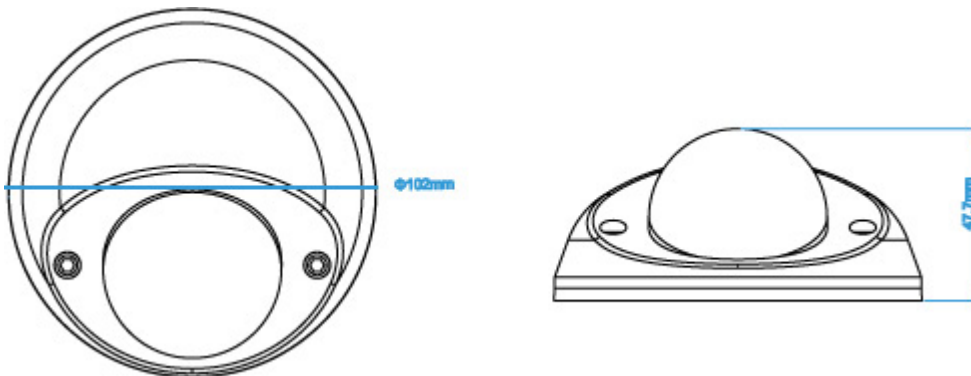

SPECIFICATIONS

■ Network	
Network Compression	H.264 / MPEG4 / MJPEG
Multiple Video Streaming (Encode Modes, IPS, Resolution)	4 (H.264, MPEG4, MJPEG)
LAN Port	YES
LAN Speed	10/100 Based-T Ethernet
Supported Protocols	DDNS, PPPoE, DHCP, NTP, SNTP, TCP/IP, ICMP, SMTP, FTP, HTTP, RTP, RTSP, RTCP, IPv4, Bonjour, UPnP, DNS, UDP, IGMP, QoS
ONVIF Compatible	YES (Profile S)
Frame Rate	30fps
Number of Online Users	10
Security	(1) Multiple user access levels with password (2) IP address filtering (3) Digest authentication
Remote Access	(1) Internet Explorer on Windows operating system (2) 16CH Video Viewer on Windows & MAC operating system (3) EagleEyes on iPhone, iPad & Android mobile devices
■ Camera	
Image Sensor	1/4" SONY CMOS image sensor
Video Resolution	SXGA to QQVGA
Min Illumination	1 Lux / F1.5
Shutter Speed	1/2 to 1/10,000 sec
S/N Ratio	More than 48dB (AGC off)
Lens	f3.8mm / F1.5

SPECIFICATIONS (CONTINUED)

■ Camera	
Viewing Angle	62.7° (Diagonal) / 53.7° (Horizontal) / 34.1° (Vertical)
White Balance	ATW
AGC	Auto
IRIS Mode	AES
POE	YES (IEEE 802.3af)
External Alarm I/O	YES (1 input / 1 output)
MicroSD Card Slot	YES
Vandal Resistance	IK08
Power Source (±10%)	12V / 1A
Operating Temperature	0°C ~40°C
Current Consumption (±10%)	203mA
Power Consumption (±10%)	3W (PoE) ; 3W (PoN) ; 2.43W (DC Adapter)
■ Others	
Mobile Surveillance	iOS & Android mobile devices
Motion Detection	YES
Event Notification	FTP / Email / SMS
3-Axis	YES
RTC (real-time clock)	YES
Digital Pan / Tilt / Zoom	YES
Minimum Web Browsing Requirements	<ul style="list-style-type: none"> • Intel core i3 or higher, or equivalent AMD • 2G RAM • AGP graphics card, Direct Draw, 32MB RAM • Windows 7, Vista & XP, DirectX 9.0 or later • Internet Explorer 7.x or later

*The specifications are subject to change without notice.

DIMENSIONS

** Dimensional tolerance: $\pm 5\text{mm}$