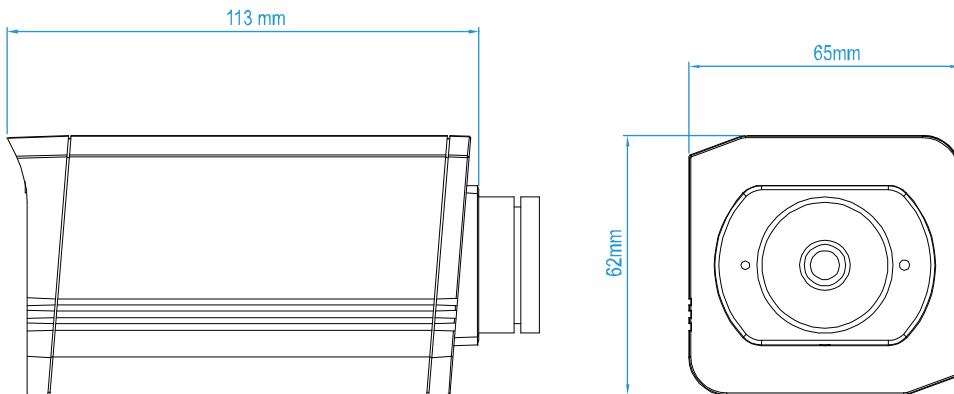

SPECIFICATIONS

■ Network	
Network Compression	H.264 / MPEG4 / MJPEG
Multiple Video Streaming (Encode Modes, IPS, Resolution)	YES
LAN Port	YES
LAN Speed	10/100 Based-T Ethernet
Supported Protocols	DDNS, PPPoE, DHCP, NTP, SNTP, TCP/IP, ICMP, SMTP, FTP, HTTP, RTP, RTSP, RTCP, IPv4, Bonjour, UPnP, DNS, UDP, IGMP, QoS
ONVIF Compatible	YES
Frame Rate	30fps
Number of Online Users	10
Security	(1) Multiple user access levels with password (2) IP address filtering (3) Digest authentication
Remote Access	(1) Internet Explorer on Windows operating system (2) EagleEyes on iPhone, iPad & Android mobile devices
■ Camera	
Image Sensor	1/2.9" SONY H.R. image sensor
Video Resolution	1920 x 1080; 1280 x 720; 720 x 480; 352 x 240
Min Illumination	0.1 Lux / F1.5
Shutter Speed	1 / 60 (1/50) to 1 / 100,000 sec.

SPECIFICATIONS (CONTINUED)

■ Camera	
S/N Ratio	More than 48dB (AGC off)
Lens	C/CS Mount (MBLF \geq 5.8mm)
Viewing Angle	73.2°(Horizontal) / 47.4°(Vertical) / 85.4°(Diagonal) (Base on f3.8mm fixed Lens)
IR Shift	YES
White Balance	ATW
AGC	Auto
IRIS Mode	AES / DC Iris
POE	YES (IEEE 802.3af)
External Alarm I/O	YES
Microphone	YES
Line in	YES
Power Source (\pm 10%)	12V / 1A
Operating Temperature	0°C~40°C
■ Others	
Mobile Surveillance	iPad / iPhone / Android mobile device
Motion Detection	YES
Event Notification	FTP / Email / SMS
RTC (real-time clock)	YES
Digital Pan / Tilt / Zoom	YES
Minimum Web Browsing Requirements	<ul style="list-style-type: none"> • Intel core i3 or higher, or equivalent AMD • 2GB RAM • AGP graphics card, Direct Draw, 32MB RAM • Windows 7, Vista & XP, DirectX 9.0 or later • Internet Explorer 7.x or later

*The specifications are subject to change without notice.

DIMENSIONS**

** Dimensional tolerance: (\pm 5mm)