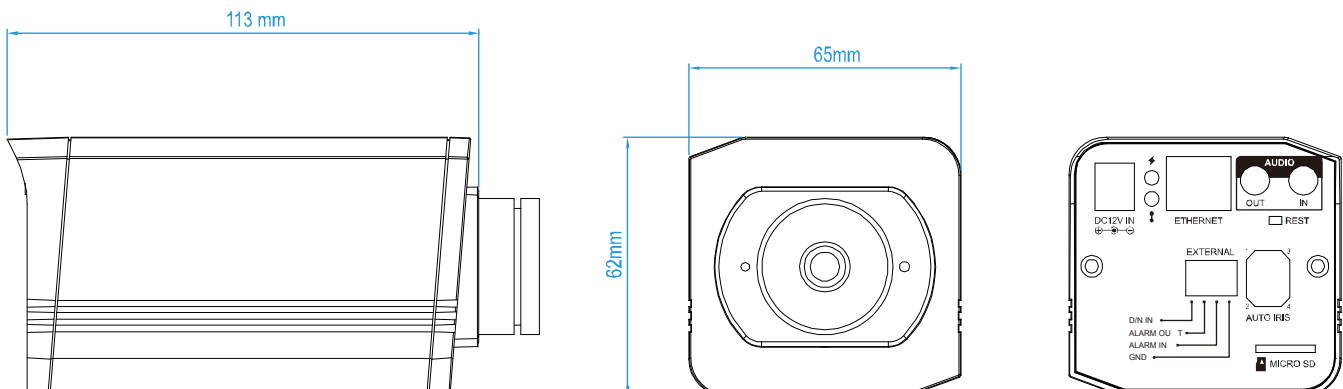

SPECIFICATIONS

■ Network	
Network Compression	H.264 (Main Profile) / MJPEG
Multiple Video Streaming (Encode Modes, IPS, Resolution)	YES
LAN Port	YES
LAN Speed	10/100 Based-T Ethernet
Supported Protocols	DDNS, PPPoE, DHCP, NTP, SNTP, TCP/IP, ICMP, SMTP, FTP, HTTP, RTP, RTSP, RTCP, IPv4, Bonjour, UPnP, DNS, UDP, IGMP, QoS
ONVIF Compatible	YES (Profile S)
Frame Rate	WDR 30 / 25 fps
Number of Online Users	10
Security	(1) Multiple user access levels with password (2) IP address filtering (3) Digest authentication
Remote Access	(1) Internet Explorer on Windows operating system (2) 16CH Video Viewer on Windows & MAC operating system (3) EagleEyes on iPhone, iPad & Android mobile devices
■ Camera	
Image Sensor	1/ 2.9" SONY CMOS image sensor
Video Resolution	1920 x 1080; 720 x 480; 352 x 240

SPECIFICATIONS (CONTINUED)

■ Camera	
Min Illumination	0.1 Lux / F1.5
Shutter Speed	1 / 60 (1/50) to 1 / 100,000 sec.
S/N Ratio	More than 48dB (AGC off)
Lens Mount	C/CS Mount (MBLF \geq 3.57mm)
Viewing Angle	73.2°(Horizontal) / 47.4°(Vertical) / 85.4°(Diagonal) (Base on f3.8mm fixed Lens)
IR Shift	YES
White Balance	ATW
AGC	Auto
IRIS Mode	AES / DC Iris
WDR	YES
POE	YES (IEEE 802.3af)
Micro SD Card Slot	YES
External Alarm I/O	YES
Microphone	YES
Line in / out	YES
Power Source (\pm 10%)	12V / 1A
Operating Temperature	0°C~40°C
■ Others	
Mobile Surveillance	iPad / iPhone / Android mobile device
Motion Detection	YES
Event Notification	FTP / Email / SMS
RTC (real-time clock)	YES
Digital Pan / Tilt / Zoom	YES
Minimum Web Browsing Requirements	<ul style="list-style-type: none"> • Intel core i3 or higher, or equivalent AMD • 2GB RAM • AGP graphics card, Direct Draw, 32MB RAM • Windows 7, Vista & XP, DirectX 9.0 or later • Internet Explorer 7.x or later

*The specifications are subject to change without notice.

DIMENSIONS**

** Dimensional tolerance: (\pm 5mm)