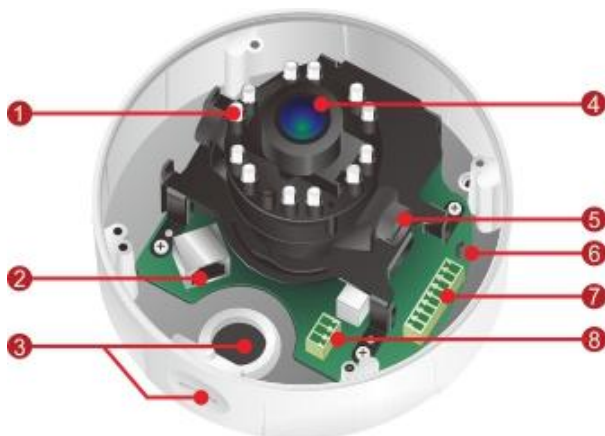

2 Megapixel Day & Night Fixed Dome Network Camera

FD-201Af

HDTV 1080p • Cost Effective

- Megapixel High Resolution Indoor Fixed Dome Camera
- HDTV Quality (Full HD 1080p @ 25fps Streaming)
- Cost Effective/ Full Features Camera
- Easy Installation Dome Type Camera, Suitable for Project
- Build In IR Leds, effective up to 10 m
- MPEG-4, MJPEG and H.264 Triple Codec Compression
- **Intelligent Multi-Profile Sensor Management[®]** for Different Environments
- Removable IR-cut Filter / Auto Light Sensor for Day and Night
- 1 DI/DO for External Alarm and Sensor Device
- Two-way Audio
- Power over Ethernet / DC 12V Power Input

ONVIF

Photo Indication & Dimension Diagram

- 1 LEDs
- 2 RJ45 Connector (for Ethernet and PoE)
- 3 Conduit Plug and Hole
- 4 Fixed Lens
- 5 Tilt Screw
- 6 Reset Button
- 7 Terminal Block (for Audio in/out, DIDO)
- 8 Terminal Block (for Power DC12V 1A)

Camera

Hardware System	CPU: 533 MHz Flash: 32M RAM: 256M DDR
Image Sensor	Sensor Type : 1/2.5" CMOS Sensor Sensor Resolution : 1920x1080 pixel
Minimum Illumination	0 lux (IR ON, B/W) 0.1 lux (IR OFF, B/W) 0.2 lux (F1.6, Color) S/N ratio: 38.1dB
IR Illuminators	Built -in IR Illuminators, effective up to 10 meters IR LED: 12pcs IR wavelength: 850nm
Lens	Lens Type: Board Lens Focal Length: f= 4mm F No.: 1.6 View Angle: (H): 62°/ (V): 34°/ (D): 71°
Day & Night ICR	Triggered by Light sensor, Scheduling, Digital Input