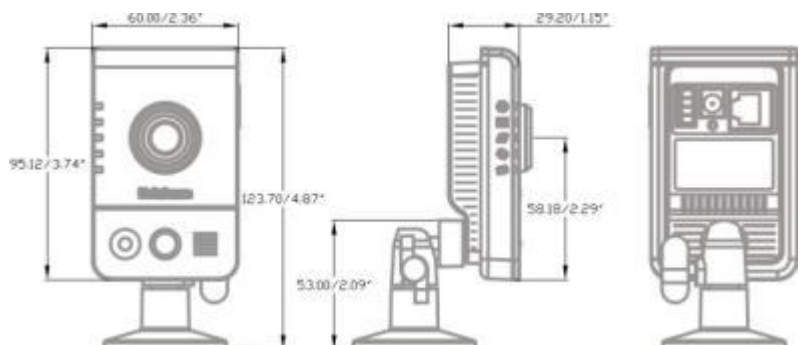

5 Megapixel Compact Cube Network Camera

CB-500A Series

HDTV 1080p/720p • WiFi/3G/4G Wireless Connection • PoE

- Most Intelligent, Compact and Affordable 5M Camera
- HDTV Quality (Full HD 1080p @ 30fps Streaming)
- Unique Design for Low Lux Application (1/2.5" Sensor)
- Intelligent Multi-Profile Sensor Management for Different Environment
- Support 802.11a/b/g/n Dual Band Wireless Connectivity
- WPS Supported for Easy Wireless Network Setup
- Support 3G/ 4G (WiMAX/LTE) Wireless Connectivity
- Interchangeable CS Mount Lens
- Edge Recording/ Micro SD slot
- PoE/ Two-way Audio/ PIR/ Illumination LED/ DIDO/ Privacy button

Photo Indication & Dimension Diagram

- | | |
|-------------------------------|--------------------------|
| ① Adjustable focal Lens (*) | ⑪ WPS button (*) |
| ② Built-in Microphone | ⑫ Privacy button |
| ③ PIR | ⑬ Power LED |
| ④ Illumination LED | ⑭ Status LED |
| ⑤ Speaker | ⑮ Internet LED |
| ⑥ Power Connector | ⑯ WPS LED (*) |
| ⑦ Ethernet RJ45 Socket | ⑰ Privacy LED |
| ⑧ Reset Button | ⑱ USB Port for 3G/4G (*) |
| ⑨ DIDO Terminal I/O Connector | |
| ⑩ Micro SD/SDHC slot | |
- * These are optional features **

Camera	
Models	CB-500Ap Board Lens, USB for 3G, PoE WCB-500Ap Board Lens, WiFi CB-502Ap CS Mount Lens, USB for 3G, PoE WCB-502Ap CS Mount Lens, WiFi
Hardware System	CPU: 533 MHz Flash: 32M RAM: 256M DDR
Image Sensor	Sensor Type : 1/2.5" CMOS Sensor Sensor Resolution : 2592x1944 pixel
Minimum Illumination	CB-500Ap/ WCB-500Ap 0 Lux(IR ON ,B/W) 0.2 Lux(IR OFF ,B/W) 0.5Lux (F1.4,Color) CB-502Ap/ WCB-502Ap 0 Lux(IR ON ,B/W) 0.1 Lux(IR OFF ,B/W) 0.3Lux (F1.4,Color)
Lens	CB-500Ap/ WCB-500Ap Lens Type: Board Lens Focal Length: f= 6.34 mm Iris: F2.8 View Angle: (H): 50° (V): 38° (D): 60° CB-502Ap/ WCB-502Ap Lens Type: CS Mount Lens Focal Length: f= 4.05 mm Iris: F1.5 View Angle: (H): 78° (V): 61° (D): 96°