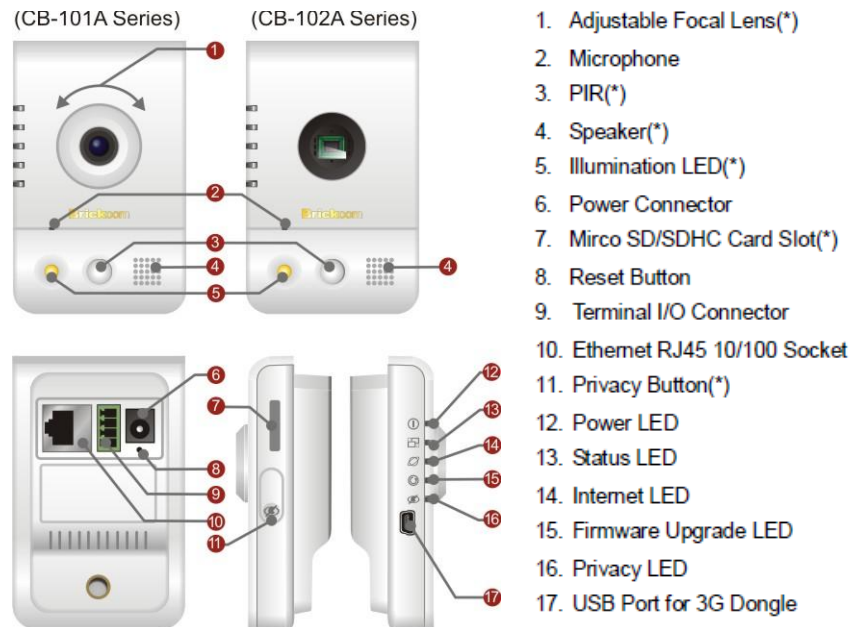

Dimension Diagram (PoE Cube Series)

Camera Accessories

CI-803A/CI-803C
Camera Bracket

GL-222
Camera Bracket

M13VM288IR (CB-102A)
2.2x Vari-focal Lens with Manual Iris

Network Equipment

PS-5881
8-port 10/100M PoE Fast Ethernet Switch

BP-1000
UPS power pack for camera