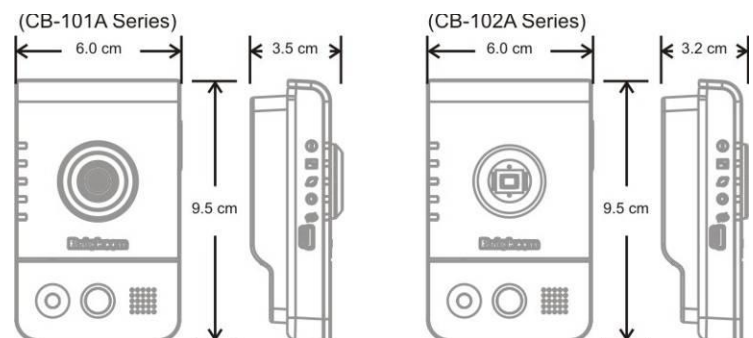

Dimension Diagram (PoE Cube Series)

Camera Accessories

CI-803A/CI-803C
Camera Bracket

GL-222
Camera Bracket

M13VM288IR (CB-102A)
2.2x Vari-focal Lens with Manual Iris

Network Equipment

PS-5881
8-port 10/100M PoE Fast Ethernet Switch

BP-1000
UPS power pack for camera