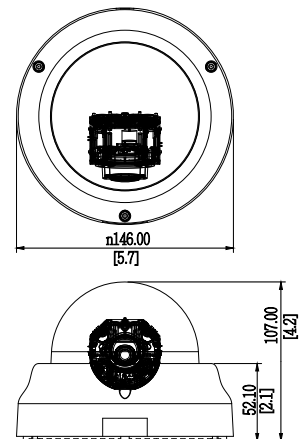

## PHOTO INDICATION

- 1 Ethernet Port
- 2 MicroSDHC/MicroSDXC Card Slot
- 3 Digital Input/ Output
- 4 Audio Input/Output
- 5 DC 12V Power Input
- 6 Reset Button

## DIMENSION DIAGRAM

Unit: mm [inch]

**• Interface**

Digital Input	2, Terminal block
Digital Output	2, Terminal block
Local Storage	MicroSDHC/MicroSDXC memory card slot (card not included)

**• General**

Power Source / Consumption	PoE Class 3 IEEE802.3af/ 6.76 W; DC 12V/ 5.44 W (adapter not included)
Weight	720 g (1.59 lb)
Dimensions (Ø x H)	146 mm x 107 mm (5.7" x 4.2" )
Environmental Casing	Vandal resistant (IK09), Transparent dome cover
Mount Type	Surface, Pendant, Wall, Corner, Pole, Gang Box
Starting Temperature	-10 °C ~ 50 °C (14 °F ~ 122 °F)
Operating Temperature	-10 °C ~ 50 °C (14 °F ~ 122 °F)
Operating Humidity	10% ~ 85% RH
Approvals	CE (EN 55022 Class B, EN 55024), FCC (Part15 Subpart B Class B); IK09