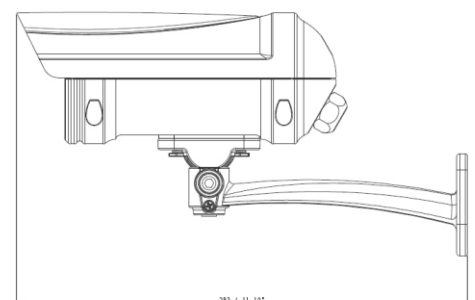

ONVIF

Photo Indication & Dimension Diagram

- | | |
|--|-------------------|
| ① IR LED | ⑧ Digital Input |
| ② Lens | ⑨ Digital Output |
| ③ Light Sensor | ⑩ RS485+ |
| ④ RJ45 Connector 1 (For Ethernet and PoE 802.3 af) | ⑪ RS485- |
| ⑤ Power Connector (DC12V) | ⑫ Line In |
| ⑥ Ground | ⑬ Line In Ground |
| ⑦ power+5V | ⑭ Line out |
| | ⑮ Line Out Ground |