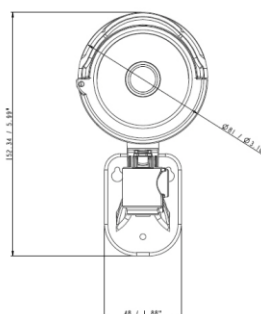

ONVIF

Photo Indication & Dimension Diagram

- | | |
|--|-------------------|
| ① IR LED | ⑧ Digital Input |
| ② Lens | ⑨ Digital Output |
| ③ Light Sensor | ⑩ RS485+ |
| ④ RJ45 Connector 1 (For Ethernet and PoE 802.3 af) | ⑪ RS485- |
| ⑤ Power Connector (DC12V) | ⑫ Line In |
| ⑥ Ground | ⑬ Line In Ground |
| ⑦ power+5V | ⑭ Line out |
| | ⑮ Line Out Ground |