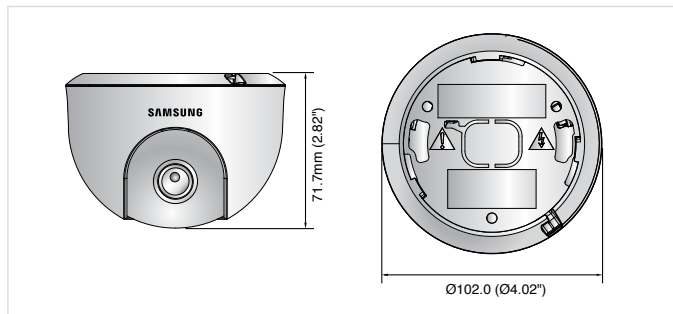

- High resolution of 520 TV lines
- Min. illumination 0Lux (IR LED on), IR distance 10m
- Built-in fixed lens (3.6mm)
- 12VDC

Small IR Dome Camera

SCD-1020R

Specifications

	SCD-1020RN	SCD-1020RP
VIDEO		
Imaging Device	1/4" CMOS	
Total Pixels	680(H) x 512(V)	
Effective Pixels	640(H) x 480(V)	
Scanning System	2 : 1 Interlace	
Synchronization	Internal	
Frequency	H : 15.734KHz / V : 59.94Hz	H : 15.625KHz / V : 50Hz
Horizontal Resolution	Color : 520TV lines	
Min. Illumination	0Lux (IR LED on)	
S / N Ratio	46dB (AGC off, Weight on)	
Video Output	CVBS : 1.0 Vp-p / 75Ω composite	
LENS		
Focal Length (Zoom Ratio)	3.6mm	
Max. Aperture Ratio	F2.0	
Angular Field of View	H : 56° / V : 42°	
Min. Object Distance	0.2m (0.66ft)	
Lens Type	Fixed	
Mount Type	Board type	
PAN / TILT		
Pan Range	0° ~ 355°	
Tilt Range	0° ~ 60°	
OPERATIONAL		
Day & Night	Soft (D/N) Auto	
Digital Noise Reduction	Auto	
Gain Control	Auto	
White Balance	Auto (3200°K ~ 6500°K)	
Shutter Mode	Auto (Rolling Shutter)	
IR Distance	10m (IR LED 12ea)	
ENVIRONMENTAL		
Operating Temperature / Humidity	0°C ~ +40°C (+32°F ~ +104°F) / 20% ~ 85% RH	
ELECTRICAL		
Input Voltage / Current	12V DC	
Power Consumption	Max. 2.2W	
MECHANICAL		
Color / Material	Ivory / Plastic (Dome cover : clear)	
Dimensions (WxH)	Ø102.0 x 71.7mm (Ø4.02" x 2.82")	
Weight	160g (0.35 lb)	

Dimensions

Unit : mm (inch)

The Eco mark represents Samsung Techwin's will to create environment-friendly products, and indicates that the product satisfies the EU RoHS Directive.

Design and specifications are subject to change without notice.