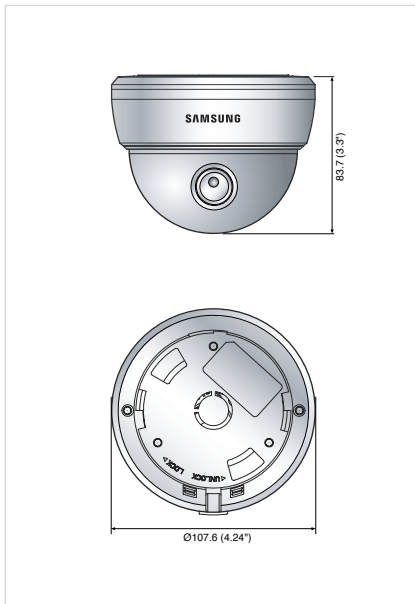

Dimensions

Unit : mm (inch)