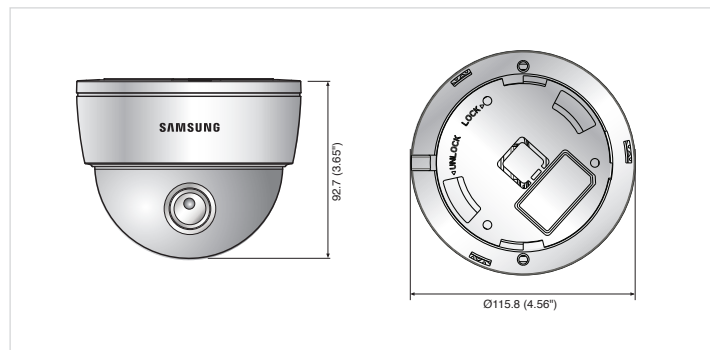

Dimensions

Unit : mm (inch)

The Eco mark represents Samsung Techwin's will to create environment-friendly products, and indicates that the product satisfies the EU RoHS Directive.

Design and specifications are subject to change without notice.