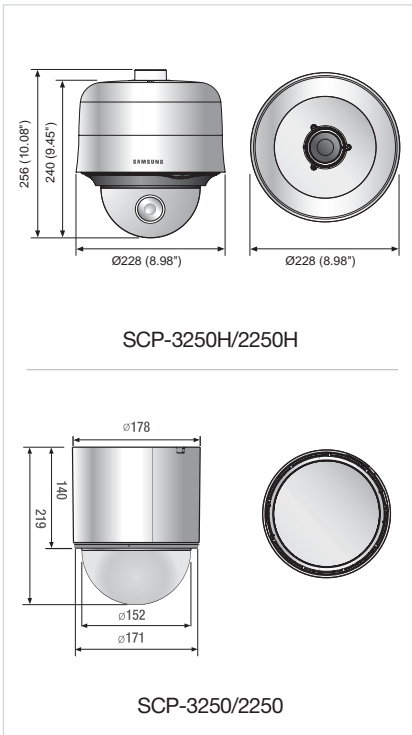

Dimensions

Unit : mm (inch)

The Eco mark represents Samsung Techwin's will to create environment-friendly products, and indicates that the product satisfies the EU RoHS Directive.

Design and specifications are subject to change without notice.