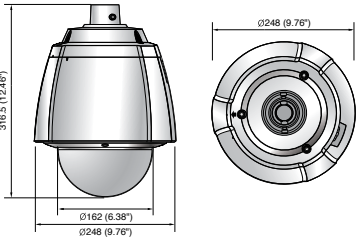

# 1/4" 37x High Resolution WDR PTZ Dome Camera

## Dimensions

Unit : mm (inch)

SCP-3370TH/3370H

SCP-3370