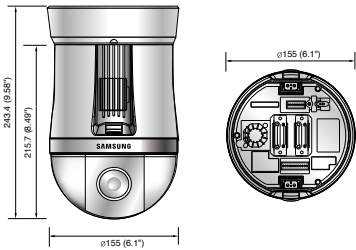

# 1/4" 37x High Resolution WDR PTZ Dome Camera

## Dimensions

Unit : mm (inch)

SCP-3370TH/3370H

SCP-3370