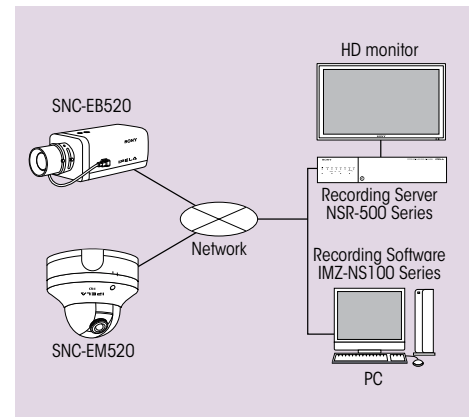

SYSTEM CONFIGURATION