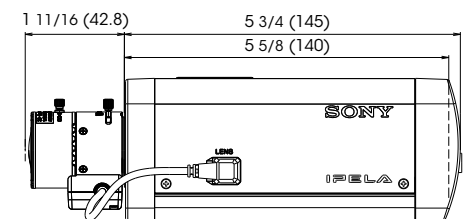

DIMENSIONS