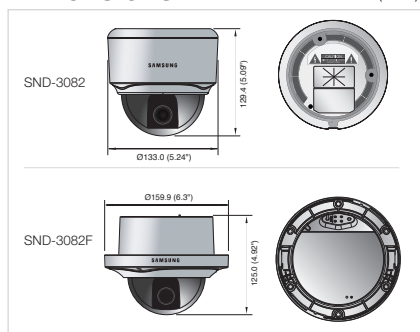

Dimensions

Unit : mm (inch)

■ DISTRIBUTED BY

SAMSUNG TECHWIN AMERICA Inc.
100 Challenger Road, Suite 700, Ridgely Park, NJ 07660, UNITED STATES
Tol Free : 1-877-213-1222 Fax : 1-201-373-0124
www.samsungsecurityusa.com

The Eco mark represents Samsung Techwin's will to create environment-friendly products, and indicates that the product satisfies the EU RoHS Directive.