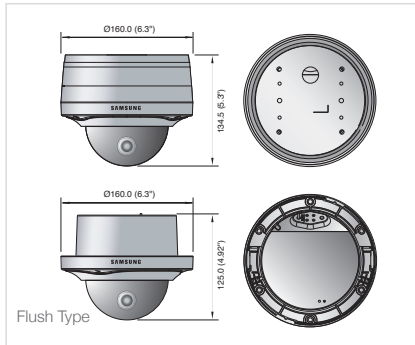

Dimensions

Unit : mm (inch)

■ DISTRIBUTED BY

SAMSUNG TECHWIN AMERICA Inc.
100 Challenger Road, Suite 700, Ridgefield Park, NJ 07660, UNITED STATES
Tol Free : 1-877-213-1222 Fax : 1-201-373-0124
www.samsungsecurityusa.com

The Eco mark represents Samsung Techwin's will to create environment-friendly products, and indicates that the product satisfies the EU RoHS Directive.