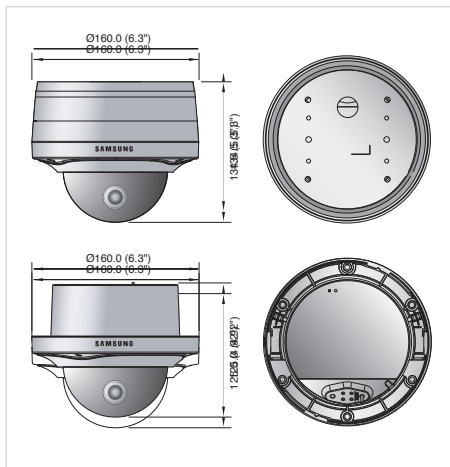

3Megapixel Full HD Network Vandal-Resistant Dome Camera

SNV-7080

Dimensions

Unit : mm (inch)

Accessories (Optional)

Specifications

SNV-7080N/P

VIDEO		
Imaging Device	1/2.8" 3M PS CMOS	
Total Pixels	2,144(H) x 1,588(V)	
Effective Pixels	2,096(H) x 1,561(V)	
Scanning System	Progressive	
Min. Illumination (TBD)	Color : 1Lux (F1.2, 50IRE), 0.017Lux (Sens-up 60x) B/W : 0.08Lux (F1.2, 50IRE), 0.001Lux (Sens-up 60x)	
S / N Ratio	50dB	
Video Output	CVBS : 1.0 Vp-p / 75Ω composite, 704 x 480(N), 704 x 576(P), for installation	
LENS		
Focal Length (Zoom Ratio)	3 ~ 8.5mm (2.8x) Motorized vari-focal	
Max. Aperture Ratio	F1.2	
Angular Field of View	H : 100°(Wide) ~ 35.3°(Tele), V : 74.6°(Wide) ~ 26°(Tele)	
Min. Object Distance	0.5m (1.64ft)	
Focus Control	Remote control via network (Manual, One-shot AF)	
Lens Type	DC auto iris	
Mount Type	Board-in type	
PAN / TILT / ROTATE		
Pan Range	0° ~ 355°	
Tilt Range	0° ~ 90°	
Rotate Range	0° ~ 355°	
OPERATIONAL		
Camera Title	Off / On (Displayed up to 15 characters)	
Day & Night	Auto (ICR) / Color / B/W / External B/W	
Backlight Compensation	Off / BLC / HLC / WDR	
Wide Dynamic Range	(* 2M mode only), 52dB	
Contrast Enhancement	SSDR (Samsung Super Dynamic Range) (Off / On)	
Digital Noise Reduction	SSNR III (2D+3D noise filter) (Off / On)	
Motion Detection	Off / On (4 programmable zones)	
Privacy Masking	Off / On (1ea 4 point polygonal + 16ea rectangular zones)	
Sens-up (Frame Integration)	Off / Auto (2x ~ 60x)	
Gain Control	Off / Low / Medium / High	
White Balance	ATW / AWC / Manual / Indoor / Outdoor	
Electronic Shutter Speed	Auto / A.FLK / Manual (1/30 ~ 30,000sec)	
Flip / Mirror	Off / On	
Alarm I/O	Input 1ea / Output 1ea (Relay)	
NETWORK		
Ethernet	RJ-45 (10/100BASE-T)	
Video Compression Format	H.264, MJPEG	
Resolution	3M mode - H.264 : Max. 20fps at all resolutions MJPEG : 800 x 600 ~ 320 x 180 - 20fps 1280 x 1024 ~ 1600 x 1200 - 15fps 1920 x 1080 ~ 2048 x 1536 - 10fps	
	2M mode - H.264 : Max. 30fps at all resolutions (When WDR on, Max. framerate is Max. 15fps.) MJPEG : 800 x 600 ~ 320 x 180 - 30fps 1280 x 1024 ~ 1920 x 1080 : 15fps	
	Max. Framerate	3M mode : Max. 20fps, 2M mode : Max. 30fps * When WDR on, Max. framerate is Max. 15fps
	Smart Codec	Yes (Area based method, Face detection method)
Video Quality Adjustment	H.264 : Compression level, Target bitrate level control MJPEG : Quality level control	
Bitrate Control Method	H.264 : CBR or VBR, MJPEG : VBR	
Streaming Capability	Multiple streaming (Up to 6 profiles)	
Audio I/O	Mic / Line in, Line out	
Audio Compression Format	G.711 u-law	
Audio Communication	Bi-directional audio	
IP	IPv4, IPv6	
Protocol	TCP/IP, UDP/IP, RTP(UDP), RTP(TCP), RTSP, NTP, HTTP, HTTPS, SSL, DHCP, PPPoE FTP, SMTP, ICMP, IGMP, SNMPv1/v2c/v3(MIB-2), ARP, DNS, DDNS, ONVIF HTTPS(SSL) login authentication, Digest login authentication	
Security	IP address filtering, User access log, 802.1x authentication	
Streaming Method	Unicast / Multicast	
Max. User Access	10 users at unicast mode	
Memory Slot	SD/SDHC memory slot	
ONVIF Conformance	Yes	
Webpage Language	English, French, German, Spanish, Italian, Chinese, Korean, Russian, Japanese, Swedish, Danish, Portuguese, Turkish, Polish, Czech, Rumanian, Serbian, Dutch, Croatian, Hungarian, Greek	
Web Viewer	Supported OS : Windows XP / VISTA / 7, MAC OS Supported Browser : Internet Explorer 7.0 or Higher, Firefox, Google Chrome, Apple Safari	
Central Management Software	NET-i viewer	
ENVIRONMENTAL		
Operating Temperature / Humidity	-40°C ~ +50°C (-40°F ~ +122°F) / Less than 90% RH	
Ingress Protection	IP66 Grade (Waterproof)	
ELECTRICAL		
Input Voltage	12V DC, 24V AC, PoE (IEEE802.3af)	
Power Consumption	Max. 7W (Heater off), Max. 11W (Heater on) *Heaters work with 24VAC only	
MECHANICAL		
Color / Material	Ivory / Aluminum	
Dimensions (WxH)	Ø160.0 x 134.5mm (Ø6.3" x 5.3")	
Weight	1.4Kg (3.09 lb)	