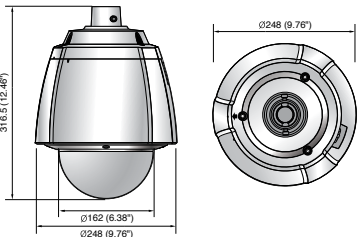

SCP-2370TH/2370H/2330H/2270H

Specifications