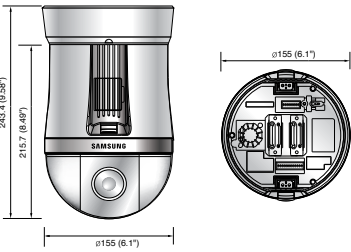

Dimensions

Unit : mm (inch)

SCP-2370/2330/2270